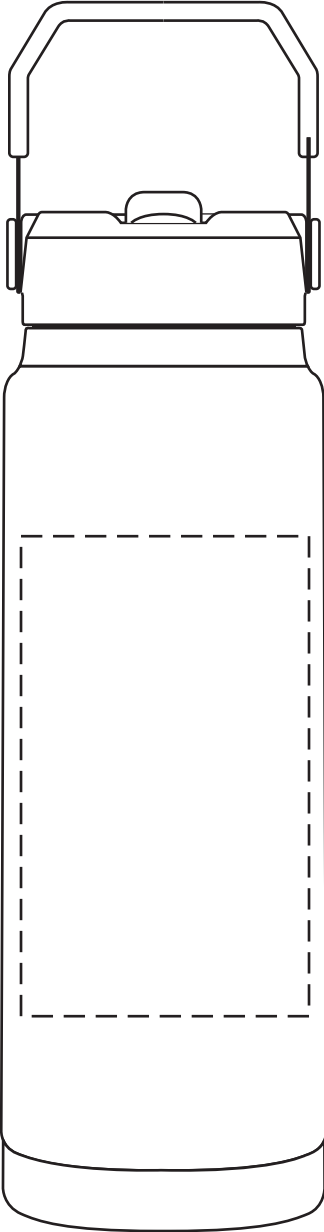

**50% FOR VIEWING**

Senago 30oz  
 Vacuum Insulated  
 Stainless Steel Bottle  
 with Built-in Straw  
 DWA-SE25 - FRONT

3" x 5"  
 SCREEN

2-SIDED WRAP - SCREEN

9-1/2" x 7" Wrap with 1" Gap (SCREEN)

10-5/8" x 7-7/8" SEAMLESS WRAP - DIGITAL

Item #	Description
DWA-SE25	Senago 30oz Vacuum Insulated Stainless Steel Bottle with Built-in Straw

Your artwork will be sized to max imprint area unless otherwise requested. Due to the orientation of some logos, your artwork may be sized smaller than the imprint area listed here or in the catalog to achieve a uniform, non-distorted imprint.