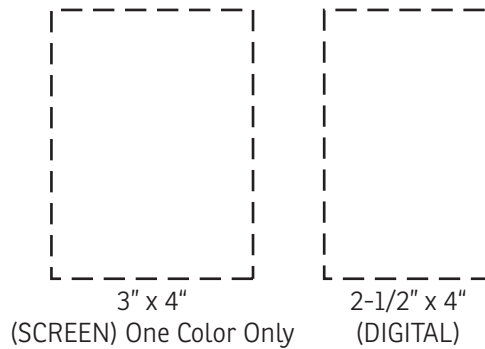

50% FOR VIEWING

Milan 10 oz Ceramic Tumbler
with Bamboo Lid
DWA-ML22 - LID

DISCLAIMER:

Due to the different textures & patterns in the bamboo items, the laser engraving coloring may vary from light to dark on each printed piece.

50% FOR VIEWING

Milan 10 oz Ceramic Tumbler
with Bamboo Lid
DWA-ML22 - Front

35% FOR VIEWING

Item #	Description
DWA-ML22	Milan 10 oz Ceramic Tumbler with Bamboo Lid
Your artwork will be sized to max imprint area unless otherwise requested. Due to the orientation of some logos, your artwork may be sized smaller than the imprint area listed here or in the catalog to achieve a uniform, non-distorted imprint.	