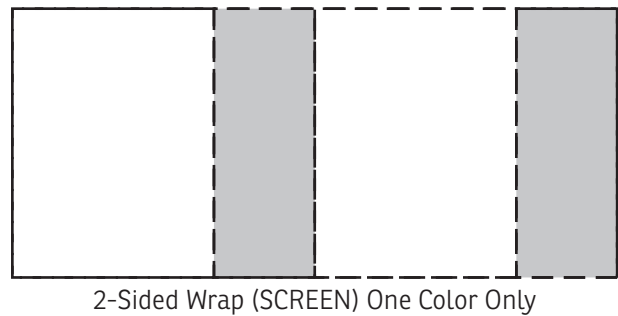

50% FOR VIEWING

Milan 10 oz Ceramic Tumbler
with Bamboo Lid
DWA-ML22 - LID

DISCLAIMER:

Due to the different textures & patterns in the bamboo items, the laser engraving coloring may vary from light to dark on each printed piece.

50% FOR VIEWING

Milan 10 oz Ceramic Tumbler
with Bamboo Lid
DWA-ML22 - Front

35% FOR VIEWING

Item #	Description
DWA-ML22	Milan 10 oz Ceramic Tumbler with Bamboo Lid
Your artwork will be sized to max imprint area unless otherwise requested. Due to the orientation of some logos, your artwork may be sized smaller than the imprint area listed here or in the catalog to achieve a uniform, non-distorted imprint.	