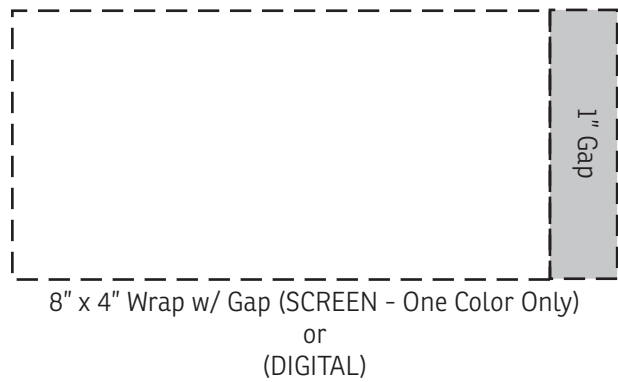

50% FOR VIEWING

Milan 10 oz Ceramic Tumbler
with Bamboo Lid
DWA-ML22 - LID

DISCLAIMER:

Due to the different textures & patterns in the bamboo items, the laser engraving coloring may vary from light to dark on each printed piece.

50% FOR VIEWING

Milan 10 oz Ceramic Tumbler
with Bamboo Lid
DWA-ML22 - Front

35% FOR VIEWING

Item #	Description
DWA-ML22	Milan 10 oz Ceramic Tumbler with Bamboo Lid
Your artwork will be sized to max imprint area unless otherwise requested. Due to the orientation of some logos, your artwork may be sized smaller than the imprint area listed here or in the catalog to achieve a uniform, non-distorted imprint.	