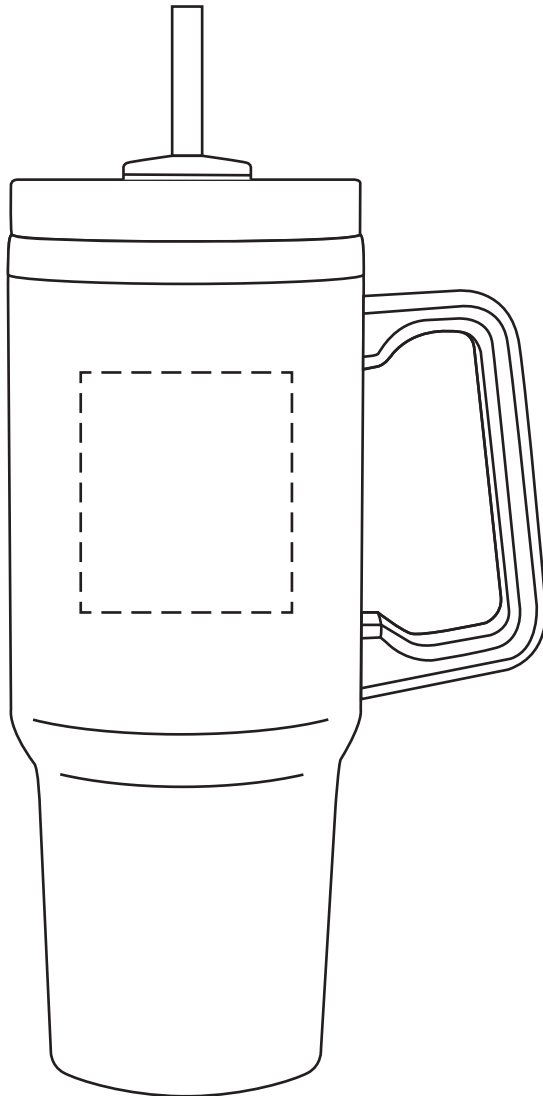

50% FOR VIEWING

Milo 30oz Vacuum Insulated
Stainless Steel Mug with Straw

DWA-MI25
RIGHT HANDED

Artwork may appear to be off center
due to production needing 1.5 inches
spacing away from the handle

2-1/4" x 2-1/2"

Artwork may appear to be off center
due to production needing 1.5 inches
spacing away from the handle

Item #	Description
DWA-MI25	Milo 30oz Vacuum Insulated Stainless Steel Mug with Straw

Your artwork will be sized to max imprint area unless otherwise requested. Due to the orientation of some logos, your artwork may be sized smaller than the imprint area listed here or in the catalog to achieve a uniform, non-distorted imprint.