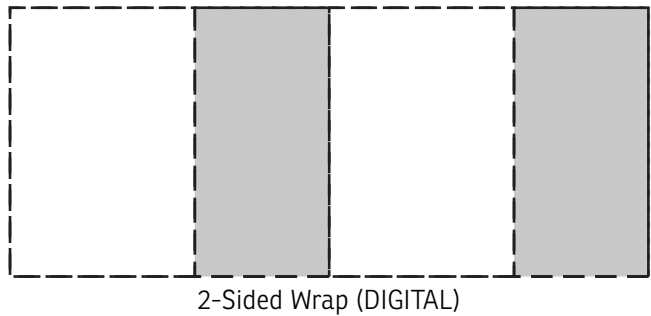

35% FOR VIEWING

50% FOR VIEWING

Greco 28 oz Stainless Steel Tumbler
DWA-GR22 - Front

Item #	Description
DWA-GR22	Greco 28 oz Vacuum Insulated Stainless Steel Tumbler

Your artwork will be sized to max imprint area unless otherwise requested. Due to the orientation of some logos, your artwork may be sized smaller than the imprint area listed here or in the catalog to achieve a uniform, non-distorted imprint.