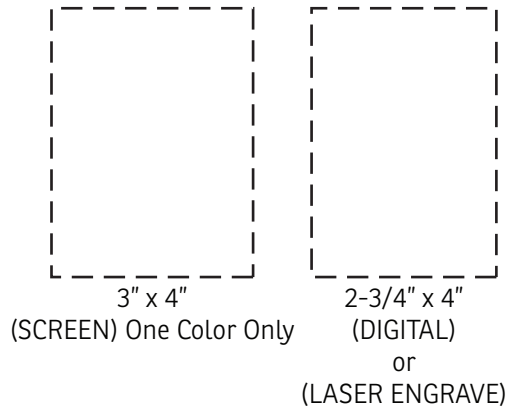

35% FOR VIEWING

50% FOR VIEWING

Greco 28 oz Stainless Steel Tumbler
DWA-GR22 - Front

Item #	Description
DWA-GR22	Greco 28 oz Vacuum Insulated Stainless Steel Tumbler

Your artwork will be sized to max imprint area unless otherwise requested. Due to the orientation of some logos, your artwork may be sized smaller than the imprint area listed here or in the catalog to achieve a uniform, non-distorted imprint.