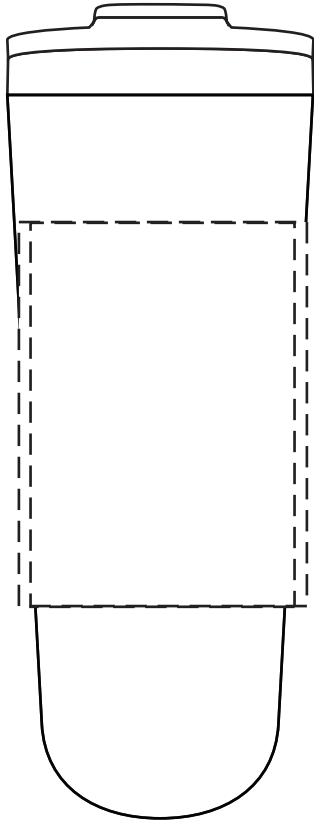

35% FOR VIEWING

50% FOR VIEWING

Greco 28 oz Stainless Steel Tumbler
DWA-GR22 - Front

Item #	Description
DWA-GR22	Greco 28 oz Vacuum Insulated Stainless Steel Tumbler

Your artwork will be sized to max imprint area unless otherwise requested. Due to the orientation of some logos, your artwork may be sized smaller than the imprint area listed here or in the catalog to achieve a uniform, non-distorted imprint.