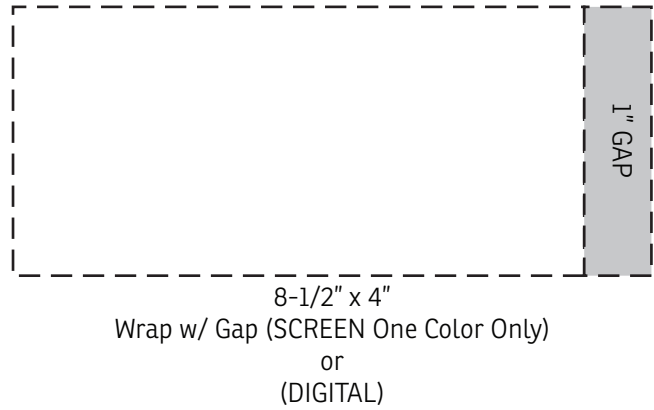

35% FOR VIEWING

50% FOR VIEWING

Greco 28 oz Stainless Steel Tumbler
DWA-GR22 - Front

Item #	Description
DWA-GR22	Greco 28 oz Vacuum Insulated Stainless Steel Tumbler

Your artwork will be sized to max imprint area unless otherwise requested. Due to the orientation of some logos, your artwork may be sized smaller than the imprint area listed here or in the catalog to achieve a uniform, non-distorted imprint.