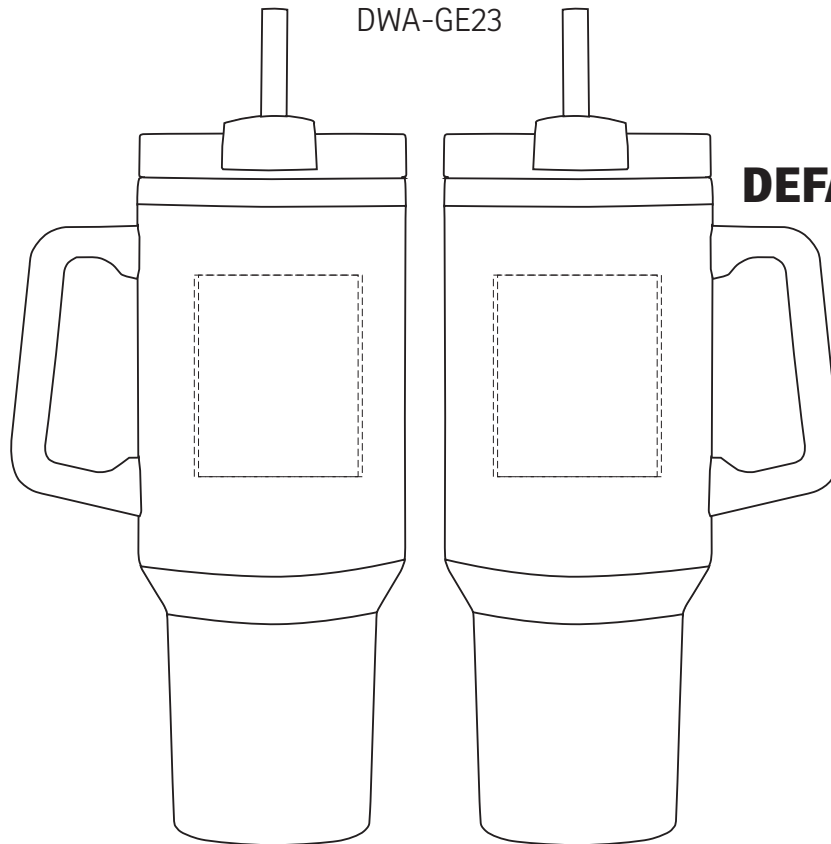

2-1/2" x 3"

Either Side (SCREEN or LASER ENGRAVE)

2-3/8" x 3"

Either Side (DIGITAL)

### 35% FOR VIEWING

Genoa 40 oz Vacuum Insulated Travel Mug with Straw

DWA-GE23

**DEFAULT**

The logo may appear to be off center on each side due to the handle on this item

Item #	Description
DWA-GE23	Genoa 40 oz Vacuum Insulated Travel Mug with Straw

Your artwork will be sized to max imprint area unless otherwise requested. Due to the orientation of some logos, your artwork may be sized smaller than the imprint area listed here or in the catalog to achieve a uniform, non-distorted imprint.