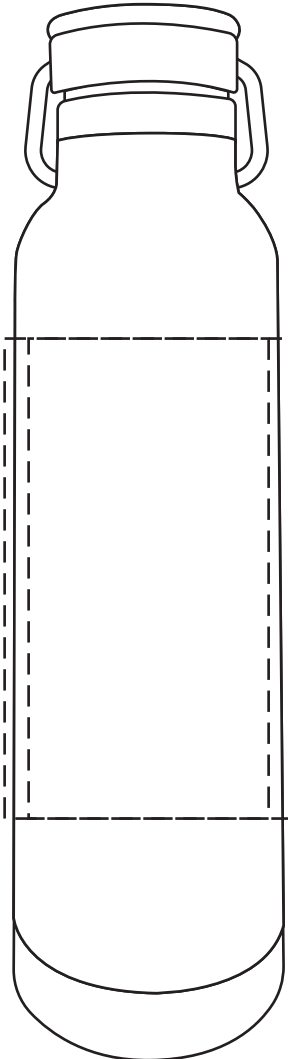

## 50% FOR VIEWING

Cusano 20 oz Vacuum Insulated  
Stainless Steel Bottle with Cork  
DWA-CU22 - Lid

DISCLAIMER:

Due to the different textures & patterns in the bamboo items,  
the laser engraving coloring may vary from light to dark  
on each printed piece.

## 35% FOR VIEWING

3" x 5"

(SCREEN) One Color Only

2-1/2" x 5"

(DIGITAL or LASER ENGRAVE)

1-1/2" Dia. - Lid  
(LASER ENGRAVE)

## 50% FOR VIEWING

Cusano 22 oz Vacuum Insulated  
Stainless Steel Bottle with Bamboo  
DWA-CU22 - Front

8" x 5" Wrap w/ Gap (SCREEN - One Color Only) or (DIGITAL)

2-Sided Wrap (SCREEN) One Color Only

2-Sided Wrap (DIGITAL)

Item #	Description
DWA-CU22	Cusano 20 oz Vacuum Insulated Stainless Steel Bottle with Cork

Your artwork will be sized to max imprint area unless otherwise requested. Due to the orientation of some logos, your artwork may be sized smaller than the imprint area listed here or in the catalog to achieve a uniform, non-distorted imprint.