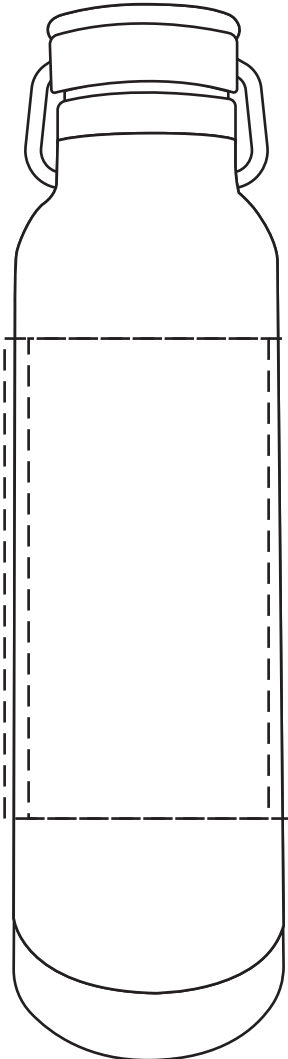

## 50% FOR VIEWING

Cusano 20 oz Vacuum Insulated  
Stainless Steel Bottle with Cork  
DWA-CU22 - Lid

DISCLAIMER:

Due to the different textures & patterns in the bamboo items,  
the laser engraving coloring may vary from light to dark  
on each printed piece.

## 25% FOR VIEWING

(SCREEN) One Color Only

(DIGITAL or LASER ENGRAVE)

1-1/2" Dia. - lid  
(LASER ENGRAVE)

## 50% FOR VIEWING

Cusano 22 oz Vacuum Insulated  
Stainless Steel Bottle with Bamboo  
DWA-CU22 - Front

8" x 5" Wrap w/ Gap (SCREEN - One Color Only) or (DIGITAL)

2-Sided Wrap (SCREEN) One Color Only

2-Sided Wrap (DIGITAL)

9-1/4" x 7" Seamless Wrap (DIGITAL)

Item #	Description
DWA-CU22	Cusano 20 oz Vacuum Insulated Stainless Steel Bottle with Cork

Your artwork will be sized to max imprint area unless otherwise requested. Due to the orientation of some logos, your artwork may be sized smaller than the imprint area listed here or in the catalog to achieve a uniform, non-distorted imprint.