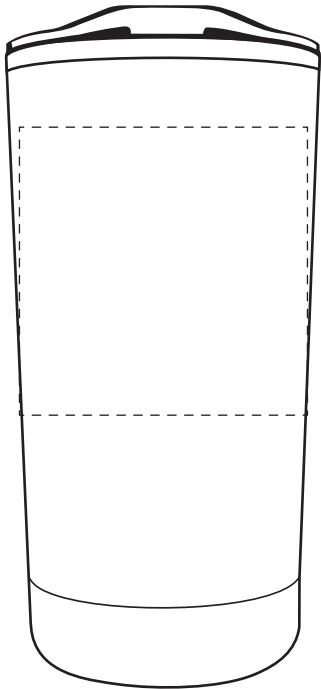

50% For Viewing

Either Side
(Screen/Digital/ Laser Engrave)

50% For Viewing

2-Sided Wrap

50% For Viewing

Wrap (1/2" Gap)

York 20 oz Stainless Steel/
Polypropylene Tumbler
with Cork Base (White)
DTM-YK19 - Front
50% for viewing

50% For Viewing

Seamless Wrap (No Gap)

Item #	Description
DTM-YK19	York 20 oz Stainless Steel/Polypropylene Tumbler with Cork Base
Your artwork will be sized to max imprint area unless otherwise requested. Due to the orientation of some logos, your artwork may be sized smaller than the imprint area listed here or in the catalog to achieve a uniform, non-distorted imprint.	