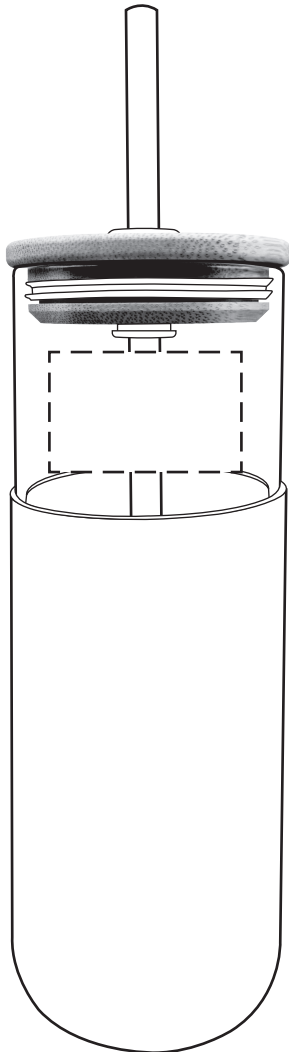

50% FOR VIEWING

Stirling 18 oz Glass Tumbler
with Silicone Sleeve & PP Straw
DTM-ST24

50% FOR VIEWING

2-Sided Wrap

8-1/4" x 1-1/4" Wrap w/ Gap

Item #	Description
DTM-ST24	Stirling 18 oz Glass Tumbler with Silicone Sleeve & PP Straw

Your artwork will be sized to max imprint area unless otherwise requested. Due to the orientation of some logos, your artwork may be sized smaller than the imprint area listed here or in the catalog to achieve a uniform, non-distorted imprint.