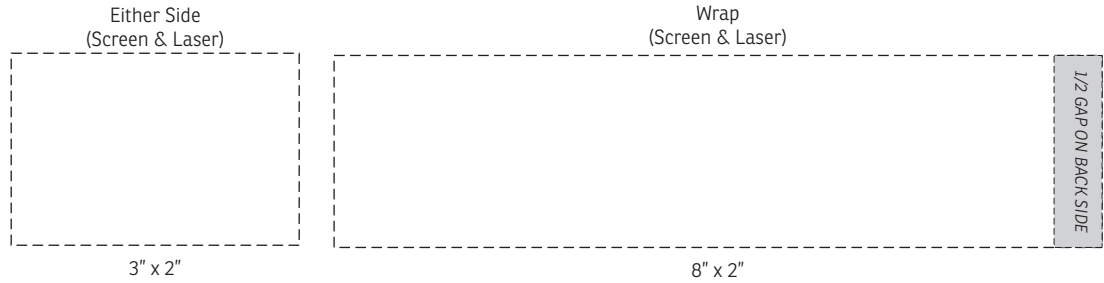

50 % For Viewing