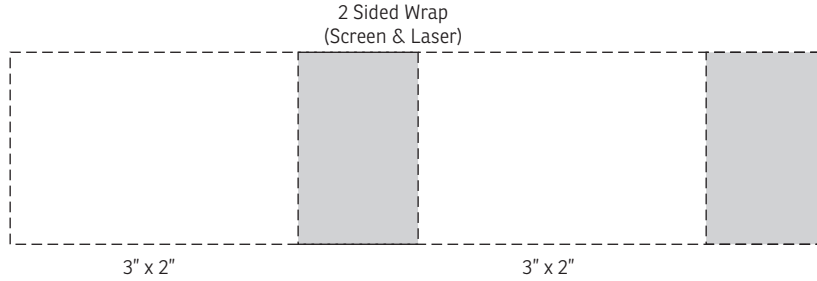

50 % For Viewing