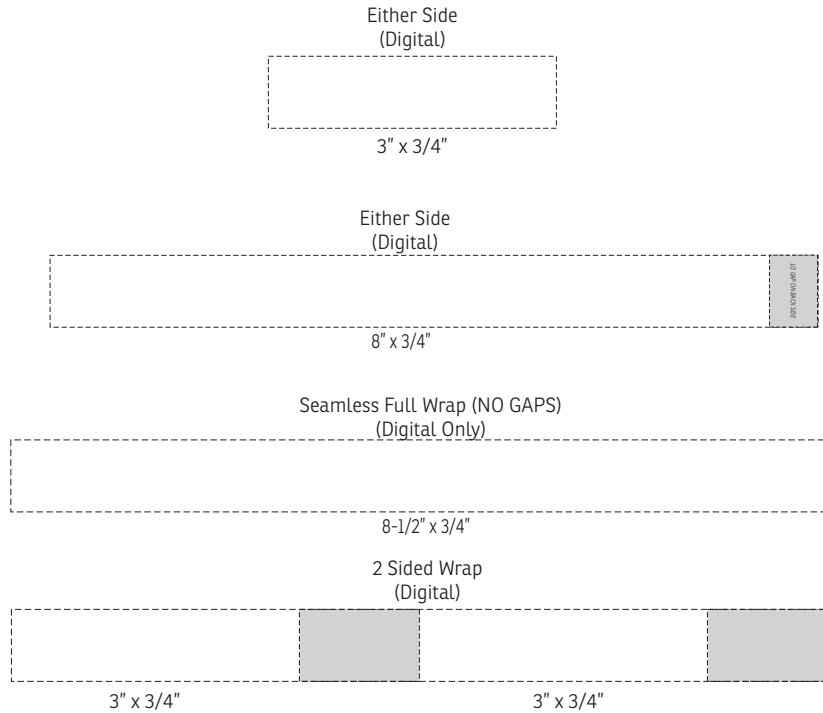

# 50 % For Viewing

Pembroke 13oz  
Ceramic + Stainless Steel Tumbler  
DTM-PB20  
50% For Viewing

# 50 % For Viewing

Item #	Description
DTM-PB20	PEMBROKE 13 OZ CERAMIC + STAINLESS STEEL TUMBLER
Your artwork will be sized to max imprint area unless otherwise requested. Due to the orientation of some logos, your artwork may be sized smaller than the imprint area listed here or in the catalog to achieve a uniform, non-distorted imprint.	