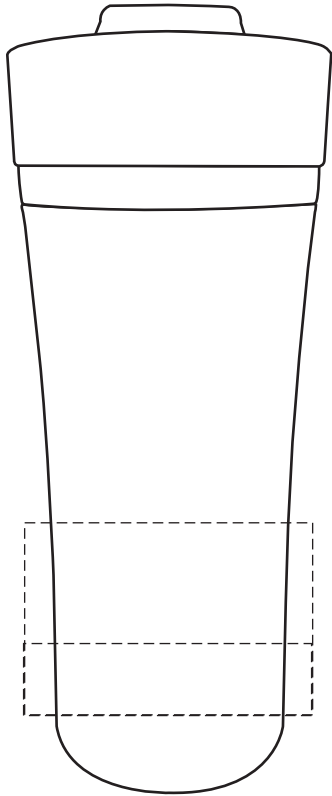

# 50 % For Viewing

Pembroke 13oz  
Ceramic + Stainless Steel Tumbler  
DTM-PB20  
50% For Viewing

# 50 % For Viewing

Item #	Description
DTM-PB20	PEMBROKE 13 OZ CERAMIC + STAINLESS STEEL TUMBLER
Your artwork will be sized to max imprint area unless otherwise requested. Due to the orientation of some logos, your artwork may be sized smaller than the imprint area listed here or in the catalog to achieve a uniform, non-distorted imprint.	