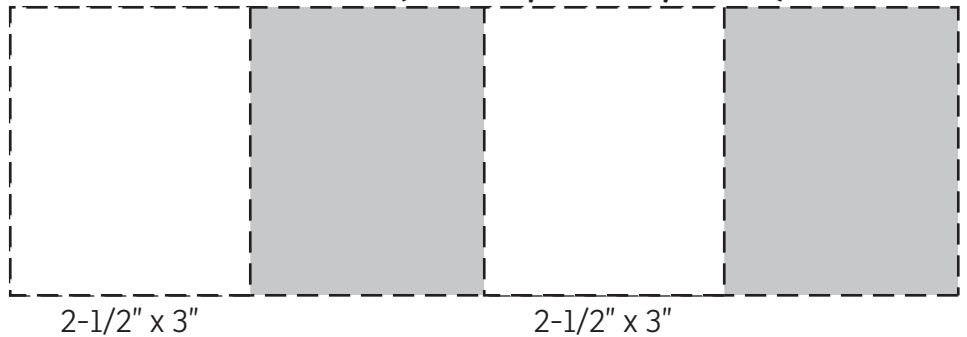

**50% FOR VIEWING**  
**1-SIDE (SCREEN, DIGITAL, LASER)**

**50% FOR VIEWING**

Oxford 16 oz  
 Stainless Steel-Polypropylene  
 Tumbler with Straw  
 DTM-OX23  
 FRONT

**2-SIDED WRAP (SCREEN, DIGITAL, LASER)**

**WRAP W/ 1/2" GAP (SCREEN, DIGITAL, LASER)**

**SEAMLESS WRAP (DIGITAL ONLY)**

Item #	Description
DTM-OX23	Oxford 16 oz Stainless Steel / Polypropylene Tumbler with Straw

Your artwork will be sized to max imprint area unless otherwise requested. Due to the orientation of some logos, your artwork may be sized smaller than the imprint area listed here or in the catalog to achieve a uniform, non-distorted imprint.