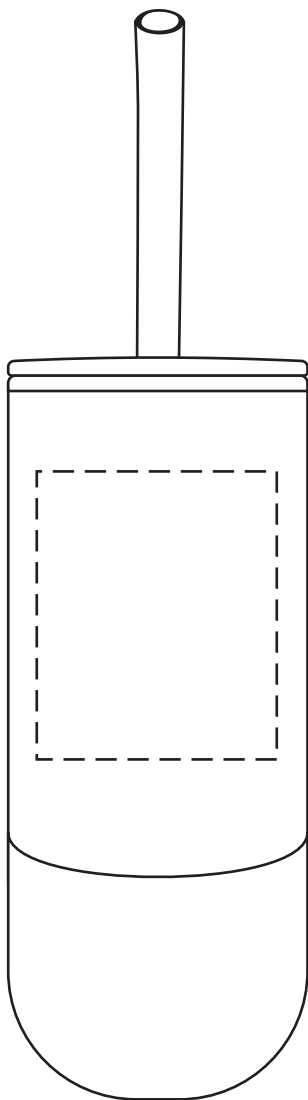

**50% FOR VIEWING**  
**1-SIDE (SCREEN, DIGITAL, LASER)**

**50% FOR VIEWING**

Oxford 16 oz  
 Stainless Steel-Polypropylene  
 Tumbler with Straw  
 DTM-OX23  
 FRONT

**2-SIDED WRAP (SCREEN, DIGITAL, LASER)**

**WRAP W/ 1/2" GAP (SCREEN, DIGITAL, LASER)**

**SEAMLESS WRAP (DIGITAL ONLY)**

Item #	Description
DTM-OX23	Oxford 16 oz Stainless Steel / Polypropylene Tumbler with Straw

Your artwork will be sized to max imprint area unless otherwise requested. Due to the orientation of some logos, your artwork may be sized smaller than the imprint area listed here or in the catalog to achieve a uniform, non-distorted imprint.