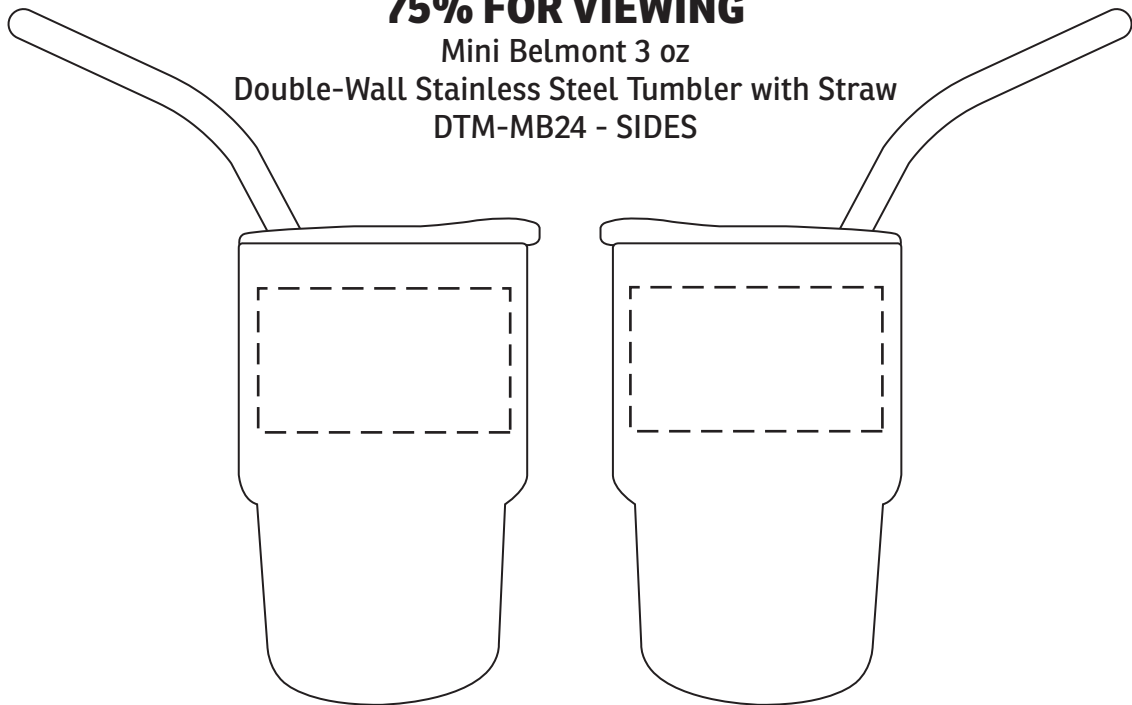

1-3/4" x 1"

2-SIDED WRAP

Wrap with Gap

75% FOR VIEWING

Mini Belmont 3 oz
Double-Wall Stainless Steel Tumbler with Straw
DTM-MB24 - SIDES

Item #	Description
DTM-MB24	Mini Belmont 3 oz Double-Wall Stainless Steel Tumbler with Straw

Your artwork will be sized to max imprint area unless otherwise requested. Due to the orientation of some logos, your artwork may be sized smaller than the imprint area listed here or in the catalog to achieve a uniform, non-distorted imprint.