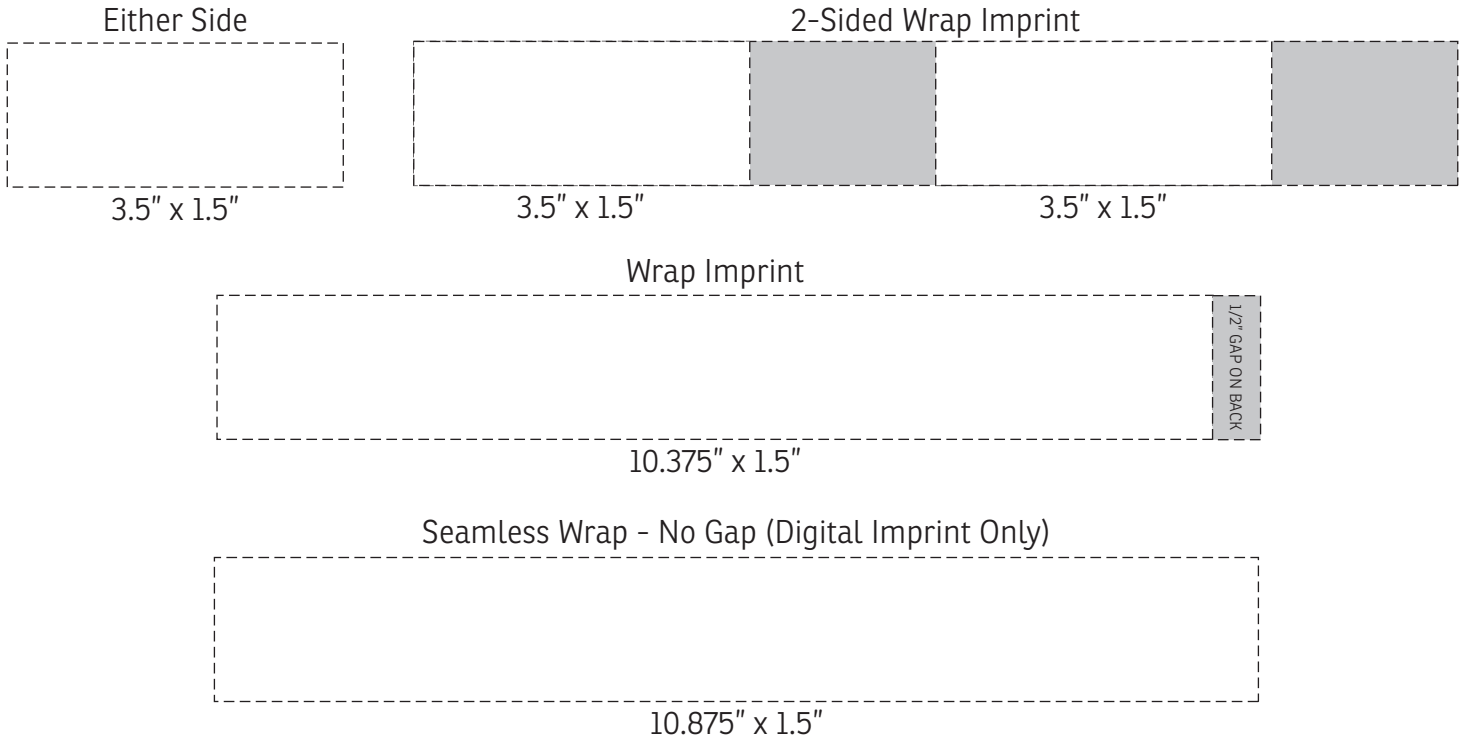

50% For Viewing

Helix 20oz Vacuum Insulated Tumbler DTM-HX18
50% For Viewing Front

Helix 20oz Vacuum Insulated Tumbler DTM-HX18
50% For Viewing Side

Helix 20oz Vacuum Insulated Tumbler DTM-HX18
50% For Viewing Side

Helix 20oz Vacuum Insulated Tumbler DTM-HX18
50% For Viewing Back

Item #	Description
DTM-HX18	HELIX 20 OZ VACUUM INSULATED TUMBLER
Your artwork will be sized to max imprint area unless otherwise requested. Due to the orientation of some logos, your artwork may be sized smaller than the imprint area listed here or in the catalog to achieve a uniform, non-distorted imprint.	