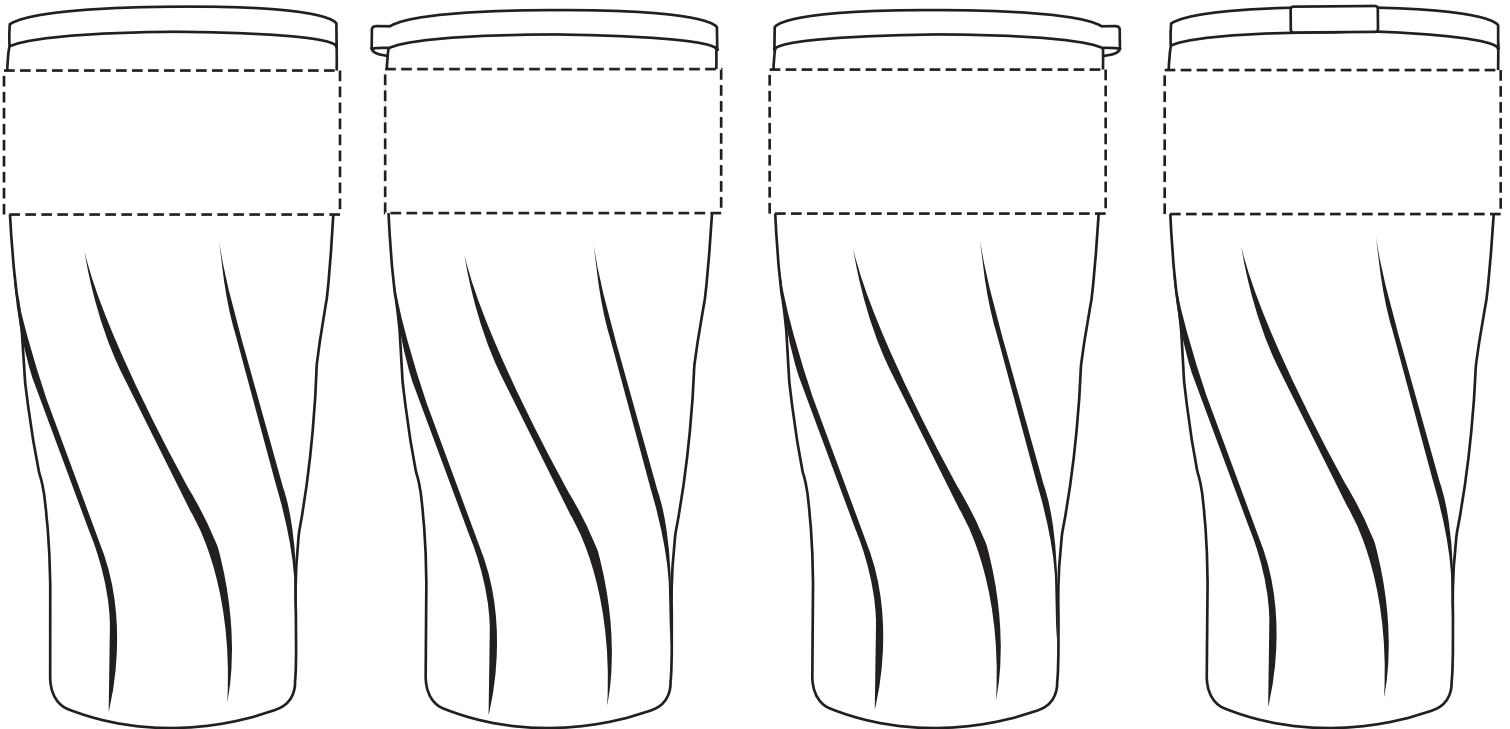

50% For Viewing

Helix 20oz Vacuum Insulated Tumbler DTM-HX18
50% For Viewing Front

Helix 20oz Vacuum Insulated Tumbler DTM-HX18
50% For Viewing Side

Helix 20oz Vacuum Insulated Tumbler DTM-HX18
50% For Viewing Side

Helix 20oz Vacuum Insulated Tumbler DTM-HX18
50% For Viewing Back

Item #	Description
DTM-HX18	HELIX 20 OZ VACUUM INSULATED TUMBLER
Your artwork will be sized to max imprint area unless otherwise requested. Due to the orientation of some logos, your artwork may be sized smaller than the imprint area listed here or in the catalog to achieve a uniform, non-distorted imprint.	