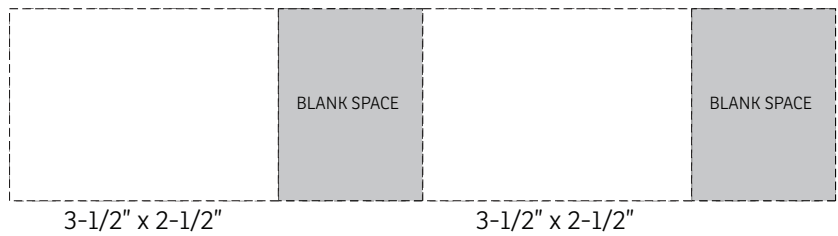

40% For Viewing

Glenadale 20oz Vacuum Insulated Stainless Steel DTM-GL16
40% For Viewing

Either Side

2-Sided Wrap

Wrap With Gap - 1/2" Gap

Seamless Wrap - No Gap (Digital Imprint Only)

Item #	Description
DTM-GL16	GLENDALE 20OZ VACUUM INSULATED STAINLESS STEEL

Your artwork will be sized to max imprint area unless otherwise requested. Due to the orientation of some logos, your artwork may be sized smaller than the imprint area listed here or in the catalog to achieve a uniform, non-distorted imprint.