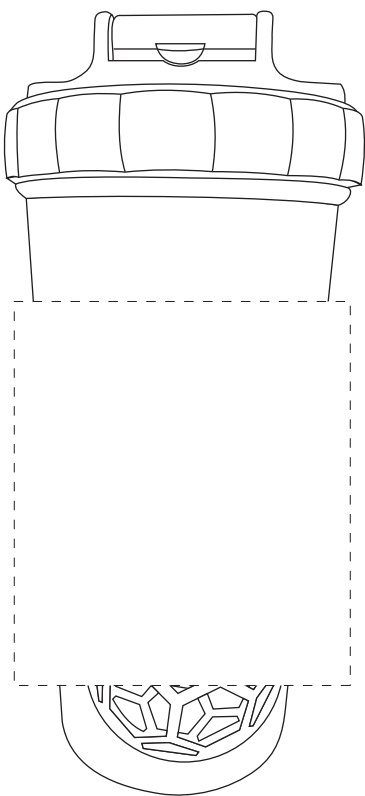

Standard:
3-1/2" x 4"

****REDUCED TO 50% FOR VIEWING****

Wrap:
6-3/4" x 4"

SIDE 1

SIDE 2

2 sided wrap
The logos will not print on exact opposite sides

Flip-Top 20 oz Plastic Shaker Tumbler
DTM-FT18
Back

Flip-Top 20 oz Plastic Shaker Tumbler
DTM-FT18
Side

Flip-Top 20 oz Plastic Shaker Tumbler
DTM-FT18
Side

Flip-Top 20 oz Plastic Shaker Tumbler
DTM-FT18
Front

| Item # | Description |
|----------|---------------------------------------|
| DTM-FT18 | FLIP-TOP 20 OZ PLASTIC SHAKER TUMBLER |

Your artwork will be sized to max imprint area unless otherwise requested. Due to the orientation of some logos, your artwork may be sized smaller than the imprint area listed here or in the catalog to achieve a uniform, non-distorted imprint.