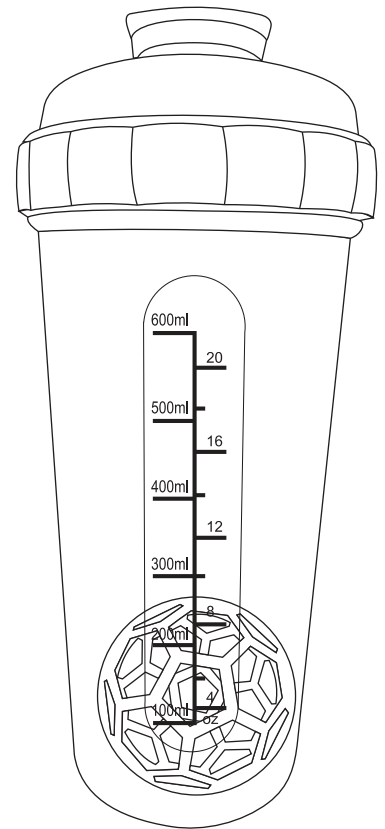

Standard:
3-1/2" x 4"

****REDUCED TO 50% FOR VIEWING****

Wrap:
6-3/4" x 4"

SIDE 1

SIDE 2

2 sided wrap
The logos will not print on exact opposite sides

Flip-Top 20 oz Plastic Shaker Tumbler
DTM-FT18
Back

Flip-Top 20 oz Plastic Shaker Tumbler
DTM-FT18
Side

Flip-Top 20 oz Plastic Shaker Tumbler
DTM-FT18
Side

Flip-Top 20 oz Plastic Shaker Tumbler
DTM-FT18
Front

| Item # | Description |
|----------|---------------------------------------|
| DTM-FT18 | FLIP-TOP 20 OZ PLASTIC SHAKER TUMBLER |

Your artwork will be sized to max imprint area unless otherwise requested. Due to the orientation of some logos, your artwork may be sized smaller than the imprint area listed here or in the catalog to achieve a uniform, non-distorted imprint.