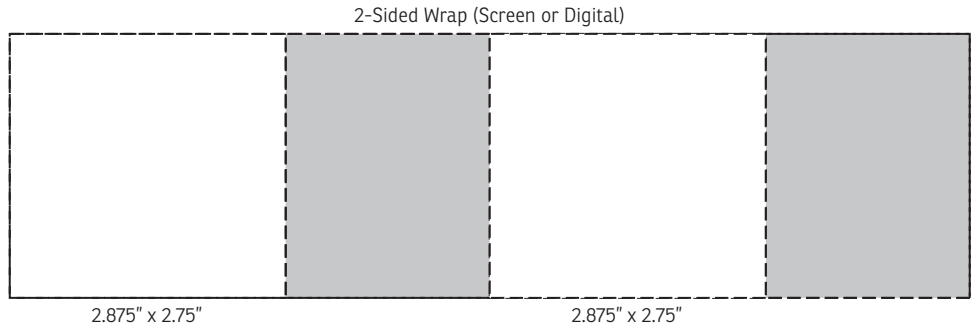

50% For Viewing

Coventry 12oz
Vacuum Insulated Tumbler
DTM-CV18
50% For Viewing
Front (White)

Alternate Insert
for DTM-CV18

Item #	Description
DTM-CV18	COVENTRY 12 OZ VACUUM INSULATED TUMBLER

Your artwork will be sized to max imprint area unless otherwise requested. Due to the orientation of some logos, your artwork may be sized smaller than the imprint area listed here or in the catalog to achieve a uniform, non-distorted imprint.