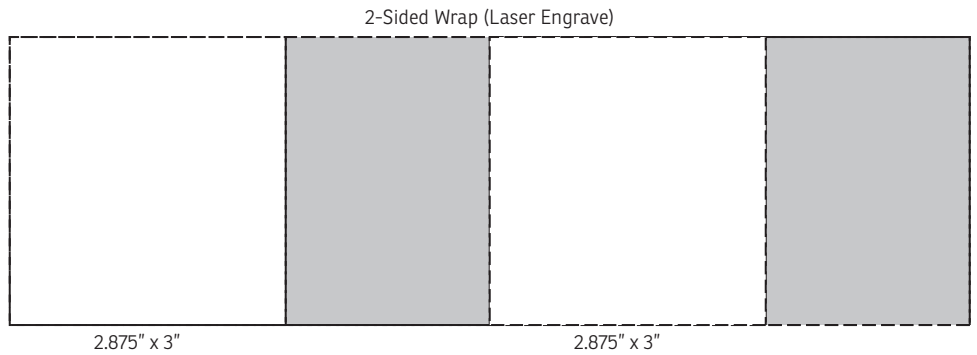

50% For Viewing

Coventry 12oz
Vacuum Insulated Tumbler
DTM-CV18
50% For Viewing
Front (White)

Alternate Insert
for DTM-CV18

Item #	Description
DTM-CV18	COVENTRY 12 OZ VACUUM INSULATED TUMBLER

Your artwork will be sized to max imprint area unless otherwise requested. Due to the orientation of some logos, your artwork may be sized smaller than the imprint area listed here or in the catalog to achieve a uniform, non-distorted imprint.