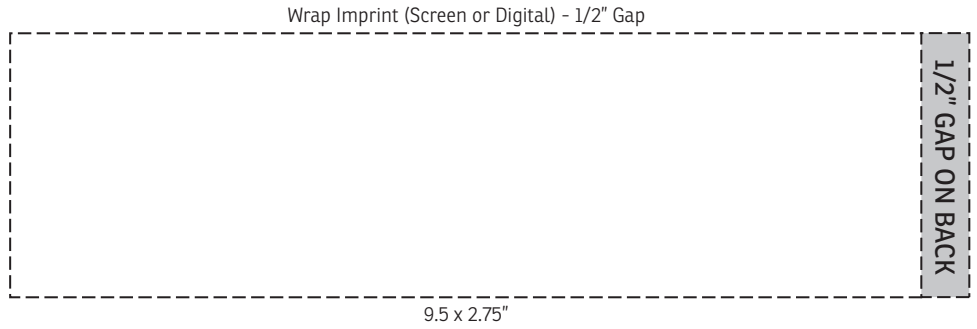

50% For Viewing

Coventry 12oz
Vacuum Insulated Tumbler
DTM-CV18
50% For Viewing
Front (White)

Alternate Insert
for DTM-CV18

Item #	Description
DTM-CV18	COVENTRY 12 OZ VACUUM INSULATED TUMBLER

Your artwork will be sized to max imprint area unless otherwise requested. Due to the orientation of some logos, your artwork may be sized smaller than the imprint area listed here or in the catalog to achieve a uniform, non-distorted imprint.