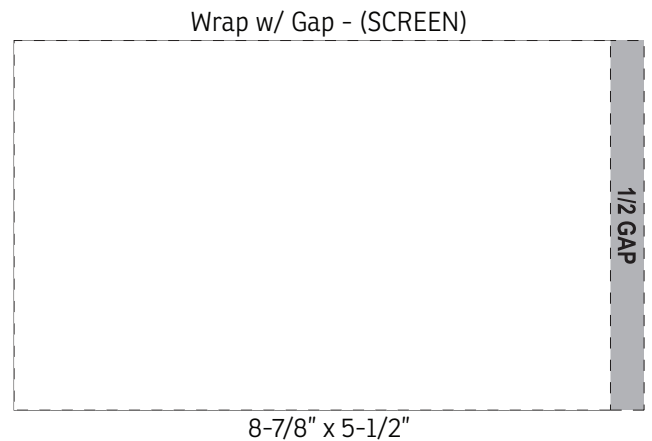

*****REDUCE TO 50% VIEWING*****
 Commuter 17 oz Double Wall
 Polypropylene Tumbler
 with Flip Top Closure
 DTM-CM22 Front (White)

*****REDUCE TO 35% VIEWING*****

*****REDUCE TO 50% VIEWING*****
 Commuter 17 oz Double Wall
 Polypropylene Tumbler
 with Flip Top Closure
 DTM-CM22 Back (White)

*****REDUCE TO 50% VIEWING*****
 Commuter 17 oz Double Wall
 Polypropylene Tumbler
 with Flip Top Closure
 DTM-CM22 Side (White)

Item #	Description
DTM-CM22	Commuter 17 oz Double Wall Polypropylene Tumbler with Flip Top Closure
Your artwork will be sized to max imprint area unless otherwise requested. Due to the orientation of some logos, your artwork may be sized smaller than the imprint area listed here or in the catalog to achieve a uniform, non-distorted imprint.	