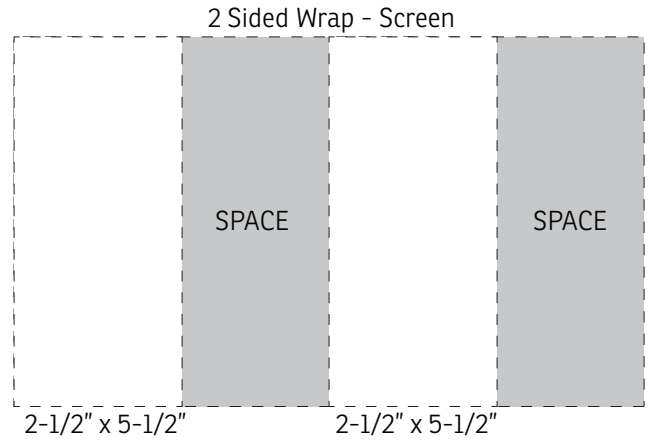

*****REDUCE TO 50% VIEWING*****
 Commuter 17 oz Double Wall
 Polypropylene Tumbler
 with Flip Top Closure
 DTM-CM22 Front (White)

*****REDUCE TO 35% VIEWING*****

*****REDUCE TO 50% VIEWING*****
 Commuter 17 oz Double Wall
 Polypropylene Tumbler
 with Flip Top Closure
 DTM-CM22 Back (White)

*****REDUCE TO 50% VIEWING*****
 Commuter 17 oz Double Wall
 Polypropylene Tumbler
 with Flip Top Closure
 DTM-CM22 Side (White)

Item #	Description
DTM-CM22	Commuter 17 oz Double Wall Polypropylene Tumbler with Flip Top Closure
Your artwork will be sized to max imprint area unless otherwise requested. Due to the orientation of some logos, your artwork may be sized smaller than the imprint area listed here or in the catalog to achieve a uniform, non-distorted imprint.	