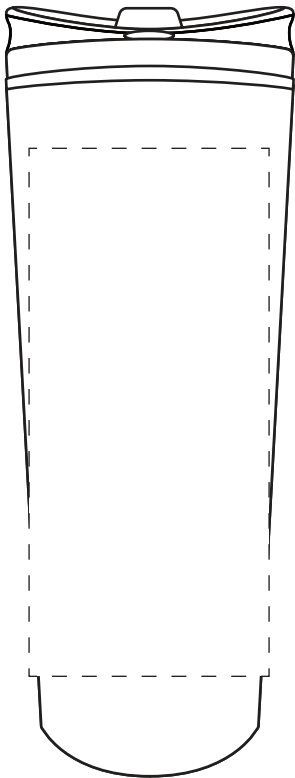

*****REDUCE TO 50% VIEWING*****
 Commuter 17 oz Double Wall
 Polypropylene Tumbler
 with Flip Top Closure
 DTM-CM22 Front (White)

*****REDUCE TO 35% VIEWING*****

*****REDUCE TO 50% VIEWING*****
 Commuter 17 oz Double Wall
 Polypropylene Tumbler
 with Flip Top Closure
 DTM-CM22 Back (White)

*****REDUCE TO 50% VIEWING*****
 Commuter 17 oz Double Wall
 Polypropylene Tumbler
 with Flip Top Closure
 DTM-CM22 Side (White)

Item #	Description
DTM-CM22	Commuter 17 oz Double Wall Polypropylene Tumbler with Flip Top Closure
Your artwork will be sized to max imprint area unless otherwise requested. Due to the orientation of some logos, your artwork may be sized smaller than the imprint area listed here or in the catalog to achieve a uniform, non-distorted imprint.	