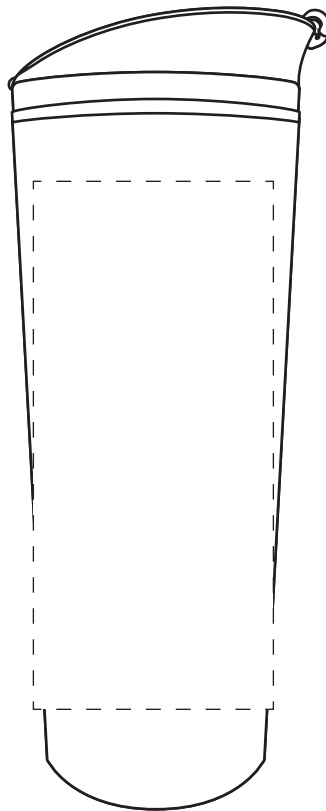

*****REDUCE TO 50% VIEWING*****
 Commuter 17 oz Double Wall
 Polypropylene Tumbler
 with Flip Top Closure
 DTM-CM22 Front (White)

*****REDUCE TO 35% VIEWING*****

*****REDUCE TO 50% VIEWING*****
 Commuter 17 oz Double Wall
 Polypropylene Tumbler
 with Flip Top Closure
 DTM-CM22 Back (White)

*****REDUCE TO 50% VIEWING*****
 Commuter 17 oz Double Wall
 Polypropylene Tumbler
 with Flip Top Closure
 DTM-CM22 Side (White)

Item #	Description
DTM-CM22	Commuter 17 oz Double Wall Polypropylene Tumbler with Flip Top Closure
Your artwork will be sized to max imprint area unless otherwise requested. Due to the orientation of some logos, your artwork may be sized smaller than the imprint area listed here or in the catalog to achieve a uniform, non-distorted imprint.	