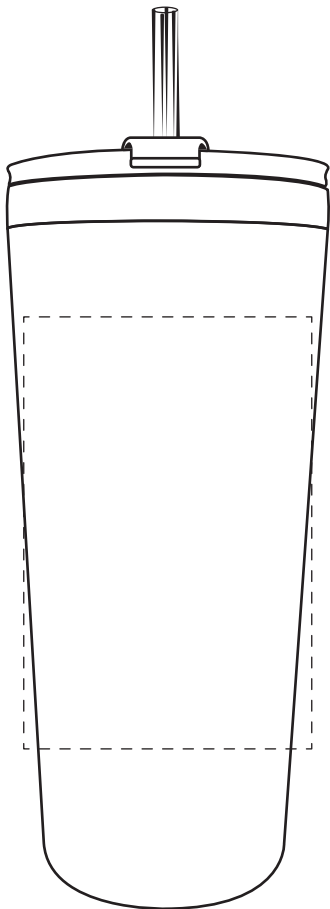

50% For Viewing

Either Side

3" x 4-1/2"

Brighton 20oz
Vacuum Insulated Tumbler
DTM-BR18 (White)
50% For Viewing

Front

Wrap

9-1/2" x 4-1/2"

2-Sided Wrap

Seamless Wrap - No Gap - DIGITAL IMPRINT ONLY

10" x 4-1/2"

Item #	Description
DTM-BR18	BRIGHTON 20 OZ VACUUM INSULATED TUMBLER
Your artwork will be sized to max imprint area unless otherwise requested. Due to the orientation of some logos, your artwork may be sized smaller than the imprint area listed here or in the catalog to achieve a uniform, non-distorted imprint.	