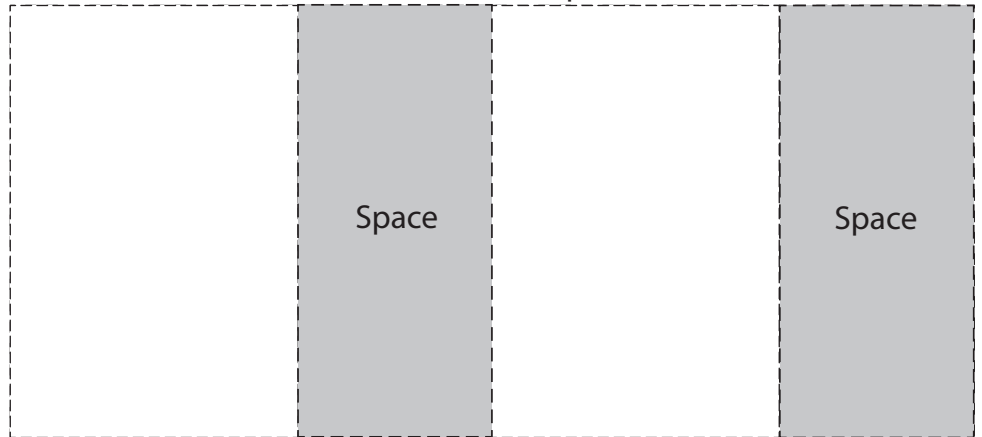

50% For Viewing

Either Side

3" x 4-1/2"

Brighton 20oz
Vacuum Insulated Tumbler
DTM-BR18 (White)
50% For Viewing

Front

Wrap

9-1/2" x 4-1/2"

2-Sided Wrap

Seamless Wrap - No Gap - DIGITAL IMPRINT ONLY

10" x 4-1/2"

Item #	Description
DTM-BR18	BRIGHTON 20 OZ VACUUM INSULATED TUMBLER
Your artwork will be sized to max imprint area unless otherwise requested. Due to the orientation of some logos, your artwork may be sized smaller than the imprint area listed here or in the catalog to achieve a uniform, non-distorted imprint.	