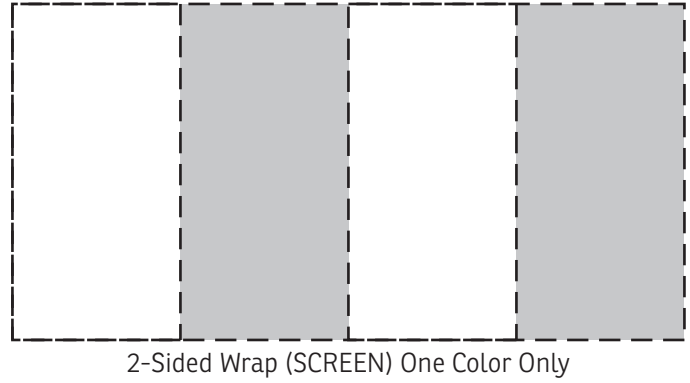

35% FOR VIEWING

50% FOR VIEWING

Bradford 24 oz Vacuum Insulated
Stainless Steel Tumbler with Straw
DTM-BF24

Item #	Description
DTM-BF24	Bradford 24 oz Vacuum Insulated Stainless Steel Tumbler with Straw

Your artwork will be sized to max imprint area unless otherwise requested. Due to the orientation of some logos, your artwork may be sized smaller than the imprint area listed here or in the catalog to achieve a uniform, non-distorted imprint.