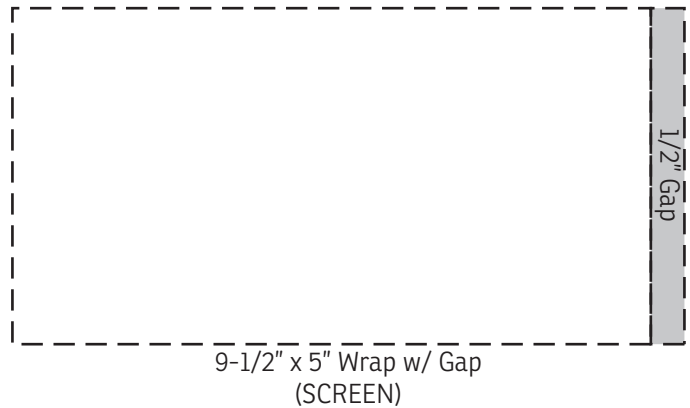

35% FOR VIEWING

50% FOR VIEWING

Bradford 24 oz Vacuum Insulated
Stainless Steel Tumbler with Straw
DTM-BF24

Item #	Description
DTM-BF24	Bradford 24 oz Vacuum Insulated Stainless Steel Tumbler with Straw

Your artwork will be sized to max imprint area unless otherwise requested. Due to the orientation of some logos, your artwork may be sized smaller than the imprint area listed here or in the catalog to achieve a uniform, non-distorted imprint.