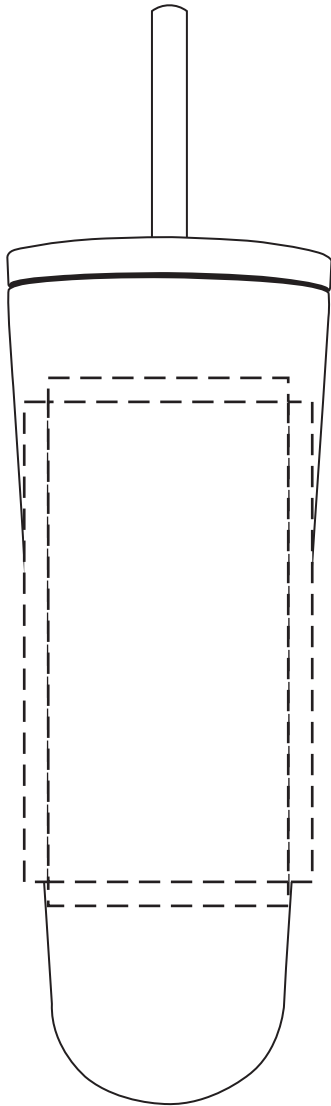

35% FOR VIEWING

50% FOR VIEWING

Bradford 24 oz Vacuum Insulated
Stainless Steel Tumbler with Straw
DTM-BF24

Item #	Description
DTM-BF24	Bradford 24 oz Vacuum Insulated Stainless Steel Tumbler with Straw

Your artwork will be sized to max imprint area unless otherwise requested. Due to the orientation of some logos, your artwork may be sized smaller than the imprint area listed here or in the catalog to achieve a uniform, non-distorted imprint.