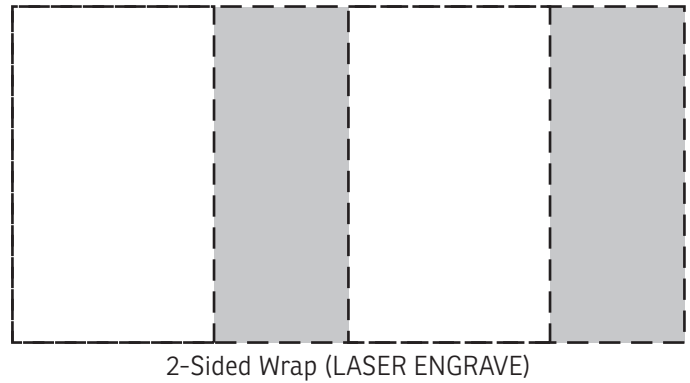

35% FOR VIEWING

50% FOR VIEWING

Bradford 24 oz Vacuum Insulated
Stainless Steel Tumbler with Straw
DTM-BF24

Item #	Description
DTM-BF24	Bradford 24 oz Vacuum Insulated Stainless Steel Tumbler with Straw

Your artwork will be sized to max imprint area unless otherwise requested. Due to the orientation of some logos, your artwork may be sized smaller than the imprint area listed here or in the catalog to achieve a uniform, non-distorted imprint.