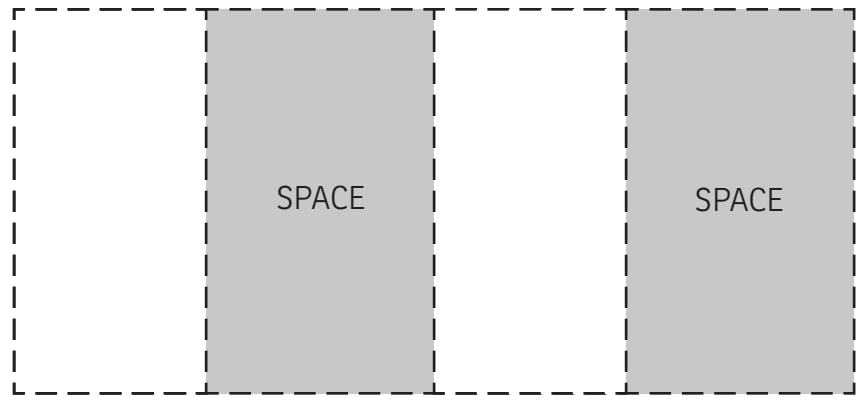

2" x 4"

Either Side

(SCREEN or LASER ENGRAVE)

2" x 3-1/2"

Either Side (DIGITAL)

SPACE

SPACE

2-Sided Wrap (SCREEN or LASER ENGRAVE)

SPACE

SPACE

2-Sided Wrap (DIGITAL)

### 50% FOR VIEWING

SENSO® 17 oz Vacuum Insulated Side-Kick Bottle

DSB-SK23 - SCREEN

1/2" Gap

8-1/4" x 4" Wrap with 1/2" Gap (SCREEN)

8-3/4" x 3-1/2" Seamless Wrap (DIGITAL)

Item #	Description
DSB-SK23	SENSO® 17 oz Vacuum Insulated Side-Kick Bottle

Your artwork will be sized to max imprint area unless otherwise requested. Due to the orientation of some logos, your artwork may be sized smaller than the imprint area listed here or in the catalog to achieve a uniform, non-distorted imprint.