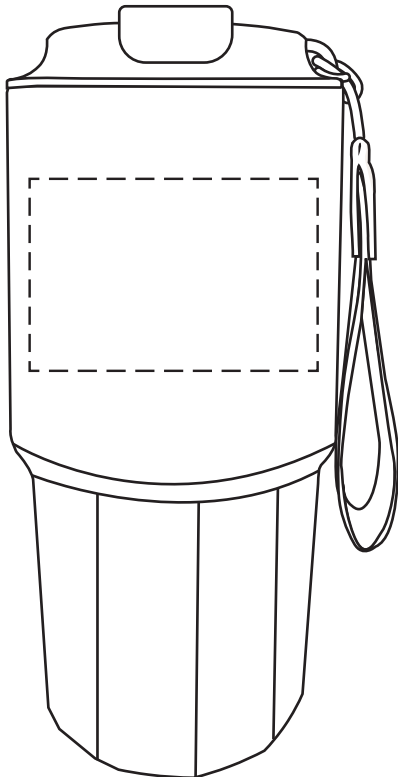

3" x 2"

(SCREEN / DIGITAL / LASER ENGRAVE)

2-Sided Wrap (SCREEN - One Color Only) (DIGITAL or LASER ENGRAVE)

1/2" Gap

10-3/8" x 2" Wrap (SCREEN - One Color Only) (DIGITAL or LASER ENGRAVE)

# 50% FOR VIEWING

SENSO® Dash 21oz  
Vacuum Insulated Stainless Steel  
Tumbler with Hand Strap  
DSB-DS24 - FRONT  
SCREEN

8" x 2" Wrap (SCREEN) 2-Color

2-Sided Wrap (SCREEN) 2-Color

10-7/8" x 2" Seamless Wrap (DIGITAL)

Item #	Description
DSB-DS24	SENSO® Dash 21 oz Vacuum Insulated Stainless Steel Tumbler with Hand Strap

Your artwork will be sized to max imprint area unless otherwise requested. Due to the orientation of some logos, your artwork may be sized smaller than the imprint area listed here or in the catalog to achieve a uniform, non-distorted imprint.