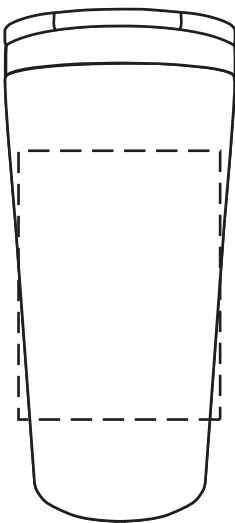

Either Side  
3"x 4"

2 Sided Wrap

Seamless Wrap (Digital Only)

Wrap with 1/2" Gap

Senso™ Classic 17 oz Vacuum Insulated  
Stainless Steel Tumbler-White(Front)  
DSB-CT21 (50% Viewing)

Senso™ Classic 17 oz Vacuum Insulated  
Stainless Steel Tumbler-White(Side)  
DSB-CT21 (50% Viewing)

Senso™ Classic 17 oz Vacuum Insulated  
Stainless Steel Tumbler-White(Side)  
DSB-CT21 (50% Viewing)

Senso™ Classic 17 oz Vacuum Insulated  
Stainless Steel Tumbler-White(Back)  
DSB-CT21 (50% Viewing)

Item #	Description
DSB-CT21	Senso™ Classic 17 oz Vacuum Insulated Stainless Steel Tumbler
Your artwork will be sized to max imprint area unless otherwise requested. Due to the orientation of some logos, your artwork may be sized smaller than the imprint area listed here or in the catalog to achieve a uniform, non-distorted imprint.	