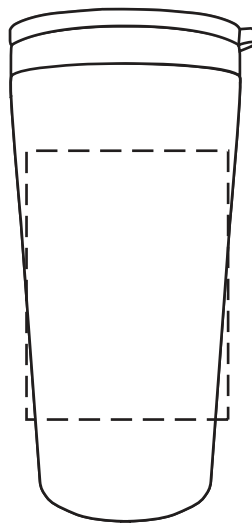

Either Side  
3"x 4"

2 Sided Wrap

Seamless Wrap (Digital Only)

Wrap with 1/2" Gap

Senso™ Classic 17 oz Vacuum Insulated  
Stainless Steel Tumbler-White(Front)  
DSB-CT21 (50% Viewing)

Senso™ Classic 17 oz Vacuum Insulated  
Stainless Steel Tumbler-White(Side)  
DSB-CT21 (50% Viewing)

Senso™ Classic 17 oz Vacuum Insulated  
Stainless Steel Tumbler-White(Side)  
DSB-CT21 (50% Viewing)

Senso™ Classic 17 oz Vacuum Insulated  
Stainless Steel Tumbler-White(Back)  
DSB-CT21 (50% Viewing)

Item #	Description
DSB-CT21	Senso™ Classic 17 oz Vacuum Insulated Stainless Steel Tumbler
Your artwork will be sized to max imprint area unless otherwise requested. Due to the orientation of some logos, your artwork may be sized smaller than the imprint area listed here or in the catalog to achieve a uniform, non-distorted imprint.	