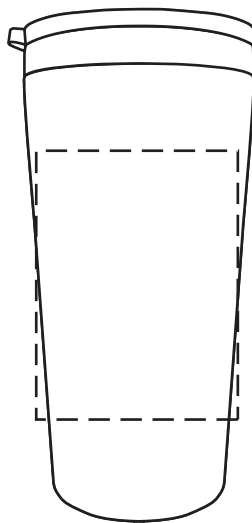

Either Side  
3"x 4"

2 Sided Wrap

Seamless Wrap (Digital Only)

Wrap with 1/2" Gap

Senso™ Classic 17 oz Vacuum Insulated  
Stainless Steel Tumbler-White(Front)  
DSB-CT21 (50% Viewing)

Senso™ Classic 17 oz Vacuum Insulated  
Stainless Steel Tumbler-White(Side)  
DSB-CT21 (50% Viewing)

Senso™ Classic 17 oz Vacuum Insulated  
Stainless Steel Tumbler-White(Side)  
DSB-CT21 (50% Viewing)

Senso™ Classic 17 oz Vacuum Insulated  
Stainless Steel Tumbler-White(Back)  
DSB-CT21 (50% Viewing)

Item #	Description
DSB-CT21	Senso™ Classic 17 oz Vacuum Insulated Stainless Steel Tumbler
Your artwork will be sized to max imprint area unless otherwise requested. Due to the orientation of some logos, your artwork may be sized smaller than the imprint area listed here or in the catalog to achieve a uniform, non-distorted imprint.	