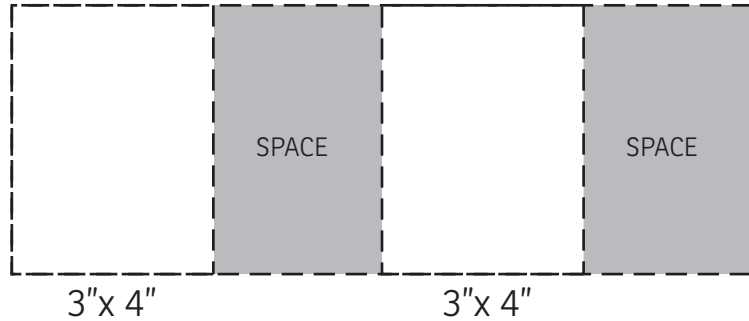

Either Side  
3"x 4"

2 Sided Wrap

Seamless Wrap (Digital Only)

Wrap with 1/2" Gap

Senso™ Classic 17 oz Vacuum Insulated  
Stainless Steel Tumbler-White(Front)  
DSB-CT21 (50% Viewing)

Senso™ Classic 17 oz Vacuum Insulated  
Stainless Steel Tumbler-White(Side)  
DSB-CT21 (50% Viewing)

Item #	Description
DSB-CT21	Senso™ Classic 17 oz Vacuum Insulated Stainless Steel Tumbler
Your artwork will be sized to max imprint area unless otherwise requested. Due to the orientation of some logos, your artwork may be sized smaller than the imprint area listed here or in the catalog to achieve a uniform, non-distorted imprint.	