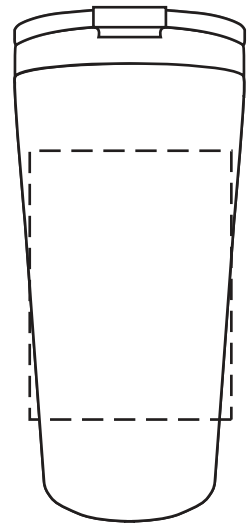

Either Side  
3"x 4"

2 Sided Wrap

Seamless Wrap (Digital Only)

Wrap with 1/2" Gap

Senso™ Classic 17 oz Vacuum Insulated  
Stainless Steel Tumbler-White(Front)  
DSB-CT21 (50% Viewing)

Senso™ Classic 17 oz Vacuum Insulated  
Stainless Steel Tumbler-White(Side)  
DSB-CT21 (50% Viewing)

Senso™ Classic 17 oz Vacuum Insulated  
Stainless Steel Tumbler-White(Side)  
DSB-CT21 (50% Viewing)

Senso™ Classic 17 oz Vacuum Insulated  
Stainless Steel Tumbler-White(Back)  
DSB-CT21 (50% Viewing)

Item #	Description
DSB-CT21	Senso™ Classic 17 oz Vacuum Insulated Stainless Steel Tumbler
Your artwork will be sized to max imprint area unless otherwise requested. Due to the orientation of some logos, your artwork may be sized smaller than the imprint area listed here or in the catalog to achieve a uniform, non-distorted imprint.	