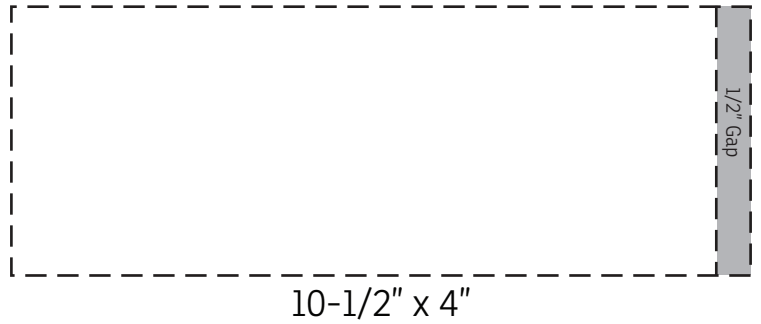

Either Side  
3"x 4"

2 Sided Wrap

Seamless Wrap (Digital Only)

Wrap with 1/2" Gap

Senso™ Classic 17 oz Vacuum Insulated  
Stainless Steel Tumbler-White(Front)  
DSB-CT21 (50% Viewing)

Senso™ Classic 17 oz Vacuum Insulated  
Stainless Steel Tumbler-White(Side)  
DSB-CT21 (50% Viewing)

Senso™ Classic 17 oz Vacuum Insulated  
Stainless Steel Tumbler-White(Side)  
DSB-CT21 (50% Viewing)

Senso™ Classic 17 oz Vacuum Insulated  
Stainless Steel Tumbler-White(Back)  
DSB-CT21 (50% Viewing)

Item #	Description
DSB-CT21	Senso™ Classic 17 oz Vacuum Insulated Stainless Steel Tumbler
Your artwork will be sized to max imprint area unless otherwise requested. Due to the orientation of some logos, your artwork may be sized smaller than the imprint area listed here or in the catalog to achieve a uniform, non-distorted imprint.	