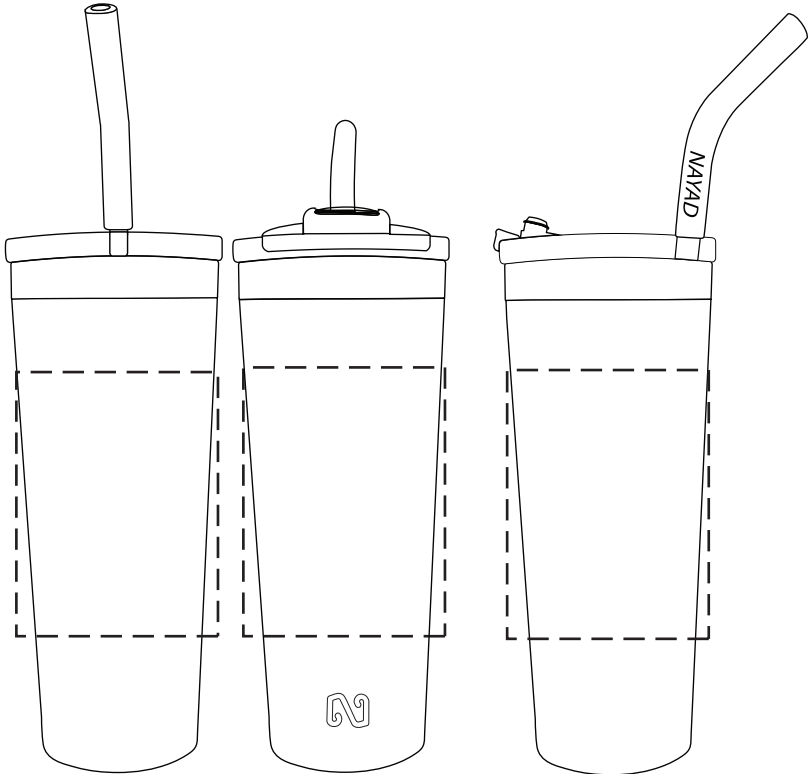

# 35% FOR VIEWING

3" x 4"  
(SCREEN/DIGITAL/LASER)

## DEFAULT

8-1/2" x 4" (SCREEN/DIGITAL/LASER) WRAP

Nayad Trouper 20z Stainless  
Double Wall Tumbler with Straw  
DNT-TP20  
FRONT  
ACTUAL SIZE

Nayad Trouper 20z Stainless  
Double Wall Tumbler with Straw  
DNT-TP20  
BACK  
ACTUAL SIZE

Nayad Trouper 20z Stainless  
Double Wall Tumbler with Straw  
DNT-TP20  
SIDE  
ACTUAL SIZE

2 SIDED WRAP (SCREEN/DIGITAL/LASER)

10" x 4" (DIGITAL ONLY) SEAMLESS WRAP

Item #	Description
DNT-TP20	NAYAD TROUPER 20Z STAINLESS DOUBLE WALL TUMBLER WITH STRAW

Your artwork will be sized to max imprint area unless otherwise requested. Due to the orientation of some logos, your artwork may be sized smaller than the imprint area listed here or in the catalog to achieve a uniform, non-distorted imprint.