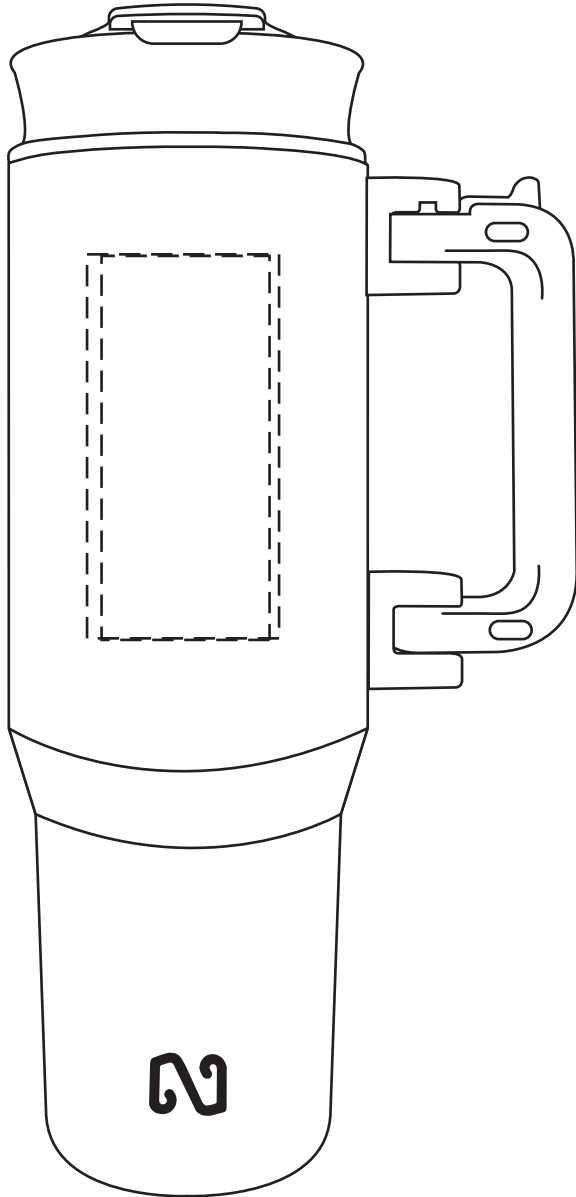

**50% FOR VIEWING**

**50% FOR VIEWING**

NAYAD® Genesis 40 oz  
Stainless Steel Double-Wall Mug  
with Foldable Handle  
DNM-GE24 - WHITE - FRONT

PLEASE NOTE: THE LOGO WILL NOT BE PERFECTLY CENTERED OVER THE "NAYAD" SYMBOL

1-3/4" x 4"

SCREEN or LASER ENGRAVE

2" x 4"

DIGITAL

2-Sided Wrap

SCREEN or LASER ENGRAVE

2-Sided Wrap

DIGITAL

Item #	Description
DNM-GE24	NAYAD® Genesis 40 oz Stainless Steel Double-Wall Mug with Foldable Handle

Your artwork will be sized to max imprint area unless otherwise requested. Due to the orientation of some logos, your artwork may be sized smaller than the imprint area listed here or in the catalog to achieve a uniform, non-distorted imprint.