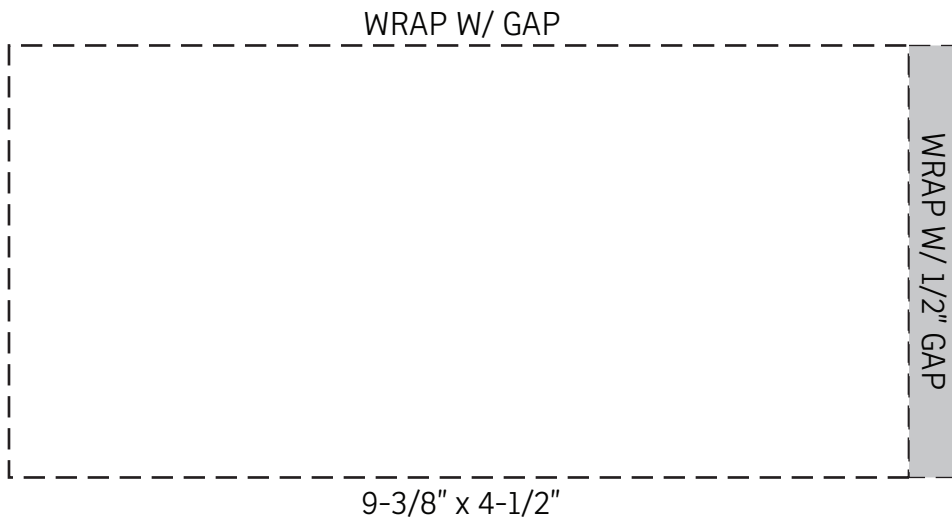

## DEFAULT

NAYAD™ Vive 23 oz  
Stainless Double Wall Bottle  
DNB-VV22 WHITE  
50% FOR VIEWING - Back

NAYAD™ Vive 23 oz  
Stainless Double Wall Bottle  
DNB-VV22 WHITE  
50% FOR VIEWING - Front

Item #	Description
DNB-VV22	NAYAD™ Vive 23 oz Stainless Double Wall Bottle

Your artwork will be sized to max imprint area unless otherwise requested. Due to the orientation of some logos, your artwork may be sized smaller than the imprint area listed here or in the catalog to achieve a uniform, non-distorted imprint.