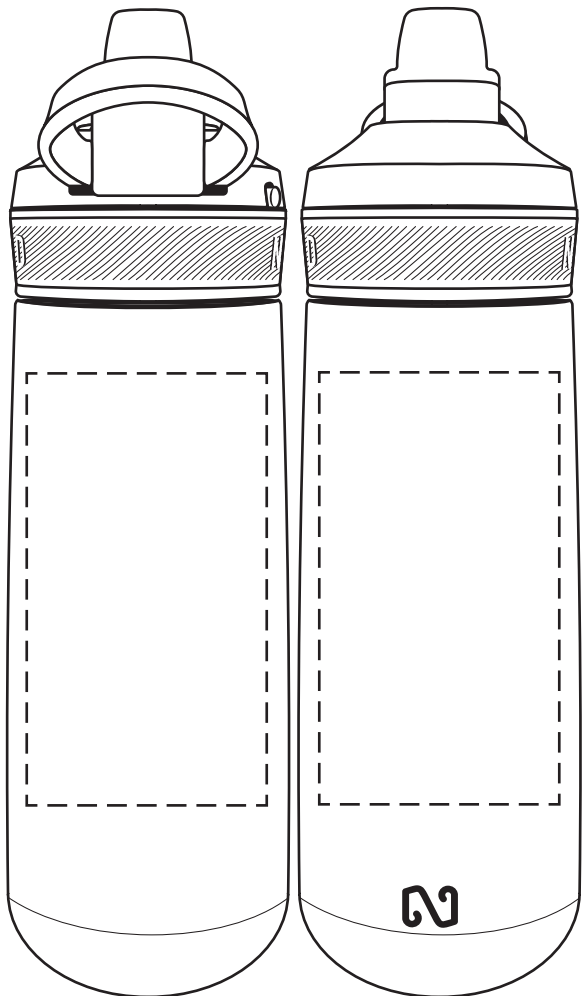

## DEFAULT

NAYAD™ Vive 23 oz  
Stainless Double Wall Bottle  
DNB-VV22 WHITE  
50% FOR VIEWING - Back

NAYAD™ Vive 23 oz  
Stainless Double Wall Bottle  
DNB-VV22 WHITE  
50% FOR VIEWING - Front

Item #	Description
DNB-VV22	NAYAD™ Vive 23 oz Stainless Double Wall Bottle

Your artwork will be sized to max imprint area unless otherwise requested. Due to the orientation of some logos, your artwork may be sized smaller than the imprint area listed here or in the catalog to achieve a uniform, non-distorted imprint.