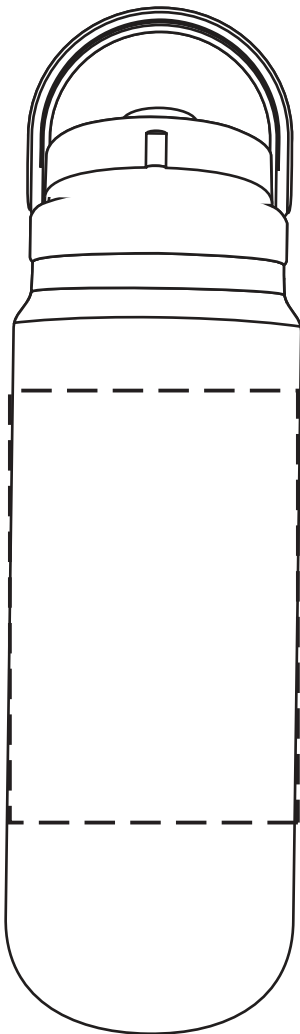

*****REDUCED TO 35% VIEWING*****

3" x 4-1/2"

*****REDUCED TO 50% VIEWING*****

NAYAD™ Ranger 26 oz
Stainless Double Wall
Bottle with Flip-Top Spout
DNB-RR21 Front

NAYAD™ Ranger 26 oz
Stainless Double Wall
Bottle with Flip-Top Spout
DNB-RR21 Back

Default

2-Sided Wrap

10-3/8" x 4-1/2" Wrap w/ Gap

10-7/8" x 4-1/2"
Seamless Wrap (Digital Only)

Item #	Description
DNB-RR21	NAYAD™ Ranger 26 oz Stainless Double Wall Bottle with Flip-Top Spout
Your artwork will be sized to max imprint area unless otherwise requested. Due to the orientation of some logos, your artwork may be sized smaller than the imprint area listed here or in the catalog to achieve a uniform, non-distorted imprint.	