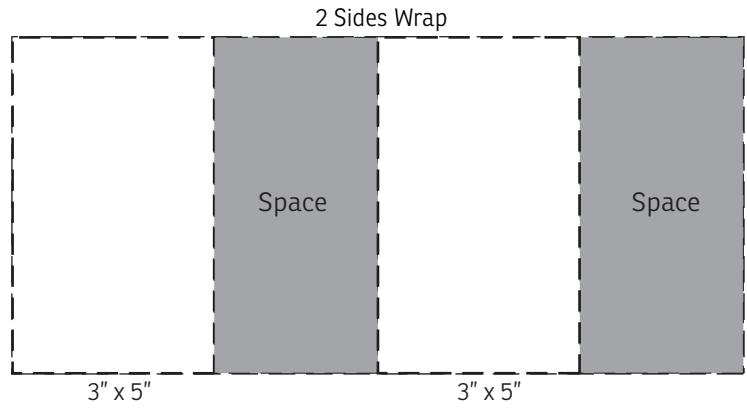

\*\*\*35%  
Viewing\*\*\*

**DEFAULT**

Nayad Roamer 26oz Stainless  
Double Wall Bottle 50% Viewing  
DNB-RL20 - Black - (Front)

Nayad Roamer 26oz Stainless  
Double Wall Bottle 50% Viewing  
DNB-RL20 - Black - (Back)

Nayad Roamer 26oz Stainless  
Double Wall Bottle 50% Viewing  
DNB-RL20 - Black - (Side)

Nayad Roamer 26oz Stainless  
Double Wall Bottle 50% Viewing  
DNB-RL20 - Black - (Side)

Item #	Description
--------	-------------

DNB-RL20	Nayad Roamer 26oz Stainless Double Wall Bottle
----------	--

Your artwork will be sized to max imprint area unless otherwise requested. Due to the orientation of some logos, your artwork may be sized smaller than the imprint area listed here or in the catalog to achieve a uniform, non-distorted imprint.