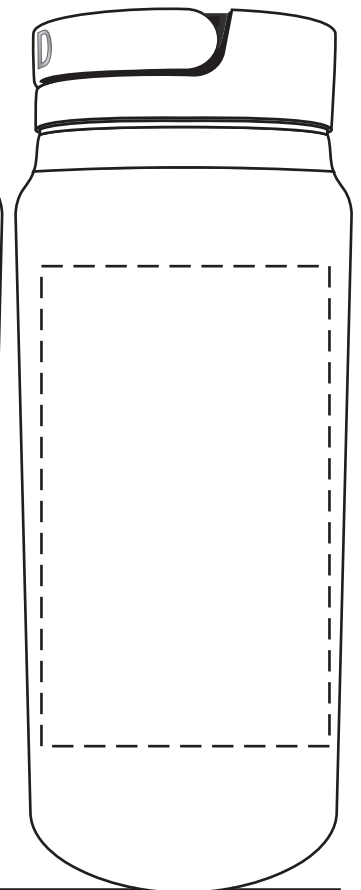

\*\*\*35%  
Viewing\*\*\*

**DEFAULT**

Nayad Roamer 26oz Stainless  
Double Wall Bottle 50% Viewing  
DNB-RL20 - Black - (Front)

Nayad Roamer 26oz Stainless  
Double Wall Bottle 50% Viewing  
DNB-RL20 - Black - (Back)

Nayad Roamer 26oz Stainless  
Double Wall Bottle 50% Viewing  
DNB-RL20 - Black - (Side)

Nayad Roamer 26oz Stainless  
Double Wall Bottle 50% Viewing  
DNB-RL20 - Black - (Side)

Item #	Description
--------	-------------

DNB-RL20	Nayad Roamer 26oz Stainless Double Wall Bottle
----------	--

Your artwork will be sized to max imprint area unless otherwise requested. Due to the orientation of some logos, your artwork may be sized smaller than the imprint area listed here or in the catalog to achieve a uniform, non-distorted imprint.