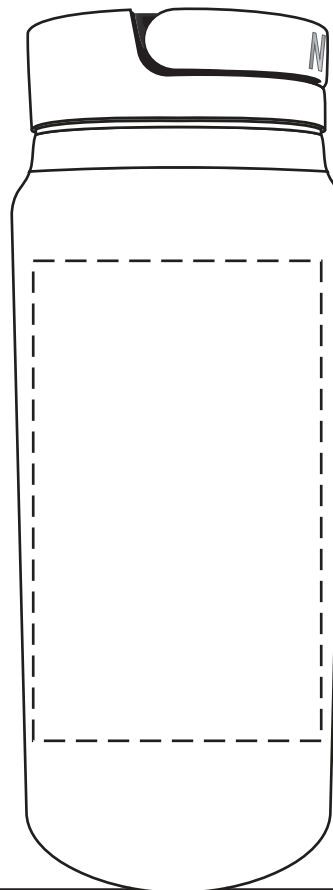

\*\*\*35%  
Viewing\*\*\*

**DEFAULT**

Nayad Roamer 26oz Stainless  
Double Wall Bottle 50% Viewing  
DNB-RL20 - Black - (Front)

Nayad Roamer 26oz Stainless  
Double Wall Bottle 50% Viewing  
DNB-RL20 - Black - (Back)

Nayad Roamer 26oz Stainless  
Double Wall Bottle 50% Viewing  
DNB-RL20 - Black - (Side)

Nayad Roamer 26oz Stainless  
Double Wall Bottle 50% Viewing  
DNB-RL20 - Black - (Side)

Item #	Description
--------	-------------

DNB-RL20	Nayad Roamer 26oz Stainless Double Wall Bottle
----------	--

Your artwork will be sized to max imprint area unless otherwise requested. Due to the orientation of some logos, your artwork may be sized smaller than the imprint area listed here or in the catalog to achieve a uniform, non-distorted imprint.