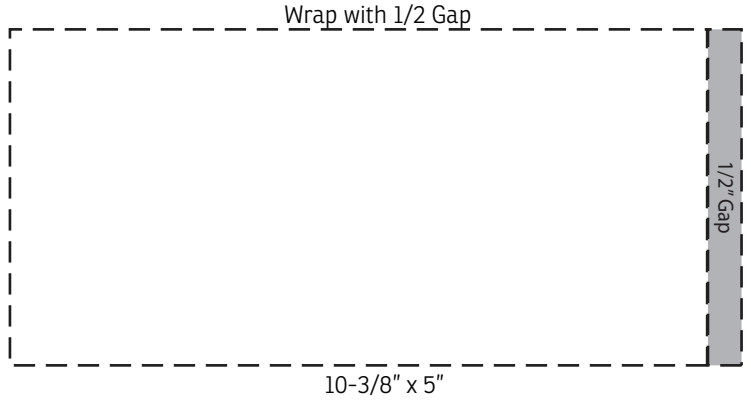

\*\*\*35%  
Viewing\*\*\*

**DEFAULT**

Nayad Roamer 26oz Stainless  
Double Wall Bottle 50% Viewing  
DNB-RL20 - Black - (Front)

Nayad Roamer 26oz Stainless  
Double Wall Bottle 50% Viewing  
DNB-RL20 - Black - (Back)

Nayad Roamer 26oz Stainless  
Double Wall Bottle 50% Viewing  
DNB-RL20 - Black - (Side)

Nayad Roamer 26oz Stainless  
Double Wall Bottle 50% Viewing  
DNB-RL20 - Black - (Side)

Item #	Description
--------	-------------

DNB-RL20	Nayad Roamer 26oz Stainless Double Wall Bottle
----------	--

Your artwork will be sized to max imprint area unless otherwise requested. Due to the orientation of some logos, your artwork may be sized smaller than the imprint area listed here or in the catalog to achieve a uniform, non-distorted imprint.