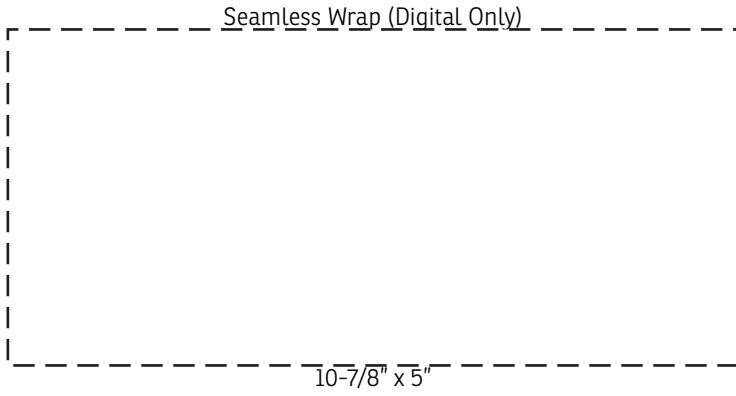

\*\*\*35%  
Viewing\*\*\*

**DEFAULT**

Nayad Roamer 26oz Stainless  
Double Wall Bottle 50% Viewing  
DNB-RL20 - Black - (Front)

Nayad Roamer 26oz Stainless  
Double Wall Bottle 50% Viewing  
DNB-RL20 - Black - (Back)

Nayad Roamer 26oz Stainless  
Double Wall Bottle 50% Viewing  
DNB-RL20 - Black - (Side)

Nayad Roamer 26oz Stainless  
Double Wall Bottle 50% Viewing  
DNB-RL20 - Black - (Side)

Item #	Description
--------	-------------

DNB-RL20	Nayad Roamer 26oz Stainless Double Wall Bottle
----------	--

Your artwork will be sized to max imprint area unless otherwise requested. Due to the orientation of some logos, your artwork may be sized smaller than the imprint area listed here or in the catalog to achieve a uniform, non-distorted imprint.