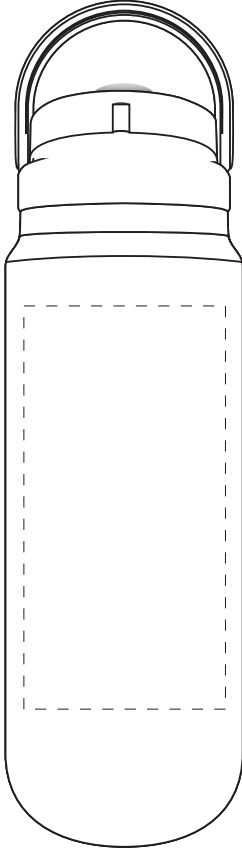

NAYAD™ Ranger 40 oz Stainless
Double Wall Bottle with Flip-Top Spout
DNB-RA21 FRONT

NAYAD™ Ranger 40 oz Stainless
Double Wall Bottle with Flip-Top Spout
DNB-RA21 BACK

REDUCE TO 35% VIEWING

Either Side
3" x 6"

Screen/Digital/Laser

Full Wrap with Gap
10-7/8" x 6"

Screen/Digital/Laser

2 Sided Wrap

3" x 6"

3" x 6"

Screen/Digital/Laser

Seamless Wrap (Digital Only)

11-3/8" x 6"

NAYAD™ Ranger 40 oz Stainless
Double Wall Bottle with Flip-Top Spout
DNB-RA21 (White) Side 1

NAYAD™ Ranger 40 oz Stainless
Double Wall Bottle with Flip-Top Spout
DNB-RA21 (White) Side 2

Item #	Description
--------	-------------