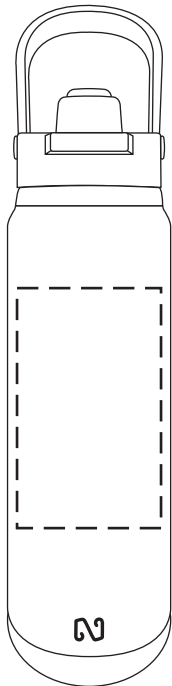

50% FOR VIEWING

3" x 5"

Either Side

(SCREEN/DIGITAL/LASER ENGRAVE)

50% FOR VIEWING

2-Sided Wrap (SCREEN/DIGITAL/LASER ENGRAVE)

50% FOR VIEWING

Wrap with Gap (SCREEN/DIGITAL/LASER ENGRAVE)

25% FOR VIEWING

NAYAD® Crusade 28 oz
Stainless Steel Double-Wall Bottle
with Foldable Handle & Hidden Cup
DNB-CR25 - FRONT

50% FOR VIEWING

Seamless Wrap (DIGITAL)

| Item # | Description |
|----------|--|
| DNB-CR25 | NAYAD® Crusade 28oz Stainless Steel Double-Wall Bottle with Foldable Handle & Hidden Cup |

Your artwork will be sized to max imprint area unless otherwise requested. Due to the orientation of some logos, your artwork may be sized smaller than the imprint area listed here or in the catalog to achieve a uniform, non-distorted imprint.