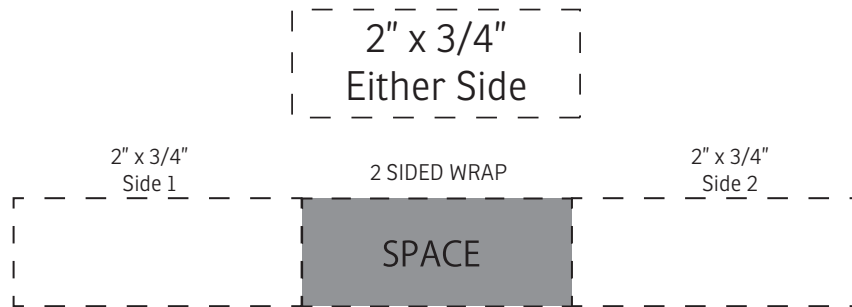

REDUCE TO 75% VIEWING

2 sided wrap

The logos will not print on exact opposite sides (2" wide per each side).
 (The logos may appear to be off center on each side due to the 1-1/2" distance needed from the handle)

Sip 'N Stir 12 oz Bamboo/Polypropylene
 Mug with Spoon - DMU-SP21

SIDE 1

2 sided wrap

SIDE 2

The logos will not print on exact opposite sides (2-1/4" wide per each side).
 (The logos may appear to be off center on each side due to the 1-1/2" distance needed from the handle)