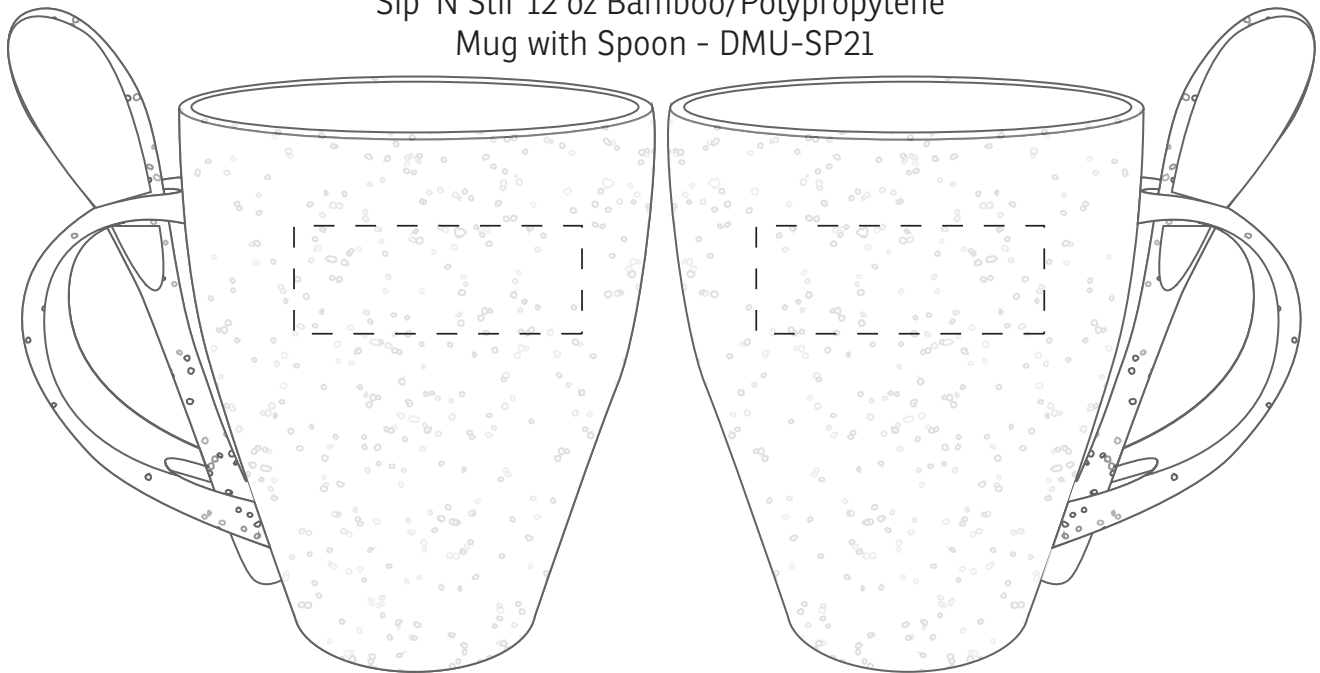

REDUCE TO 75% VIEWING

2 sided wrap

The logos will not print on exact opposite sides (2" wide per each side).
 (The logos may appear to be off center on each side due to the 1-1/2" distance needed from the handle)

Sip 'N Stir 12 oz Bamboo/Polypropylene
 Mug with Spoon - DMU-SP21

SIDE 1

2 sided wrap

SIDE 2

The logos will not print on exact opposite sides (2-1/4" wide per each side).
 (The logos may appear to be off center on each side due to the 1-1/2" distance needed from the handle)

Item #	Description
DMU-SP21	Sip 'N Stir 12 oz Bamboo/Polypropylene Mug with Spoon
Your artwork will be sized to max imprint area unless otherwise requested. Due to the orientation of some logos, your artwork may be sized smaller than the imprint area listed here or in the catalog to achieve a uniform, non-distorted imprint.	