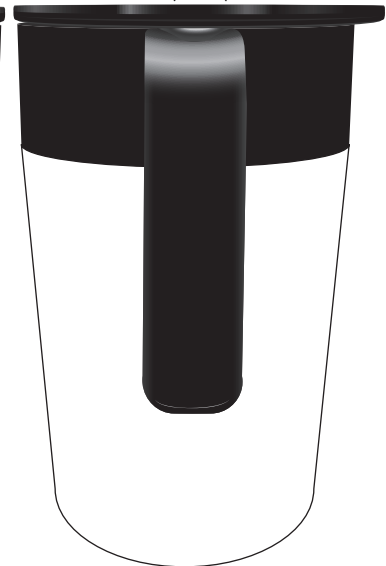

\*\*\*REDUCE TO 50% VIEWING\*\*\*

EITHER  
SIDE (SCREEN)  
1-1/2" x 2-1/2"

IMPRINT DISCLAIMER:  
The logos may appear  
to be off center on each side  
due to the handle on this item.

\*\*\*REDUCE TO 50% VIEWING\*\*\*

2-SIDED WRAP  
(SCREEN)

IMPRINT DISCLAIMER: The logos will not print on exact opposite sides.  
(The logos may appear to be off center on each side due to the handle on this item)

\*\*\*REDUCE TO 50% VIEWING\*\*\*

Omni 13 oz  
Stainless Steel  
Polypropylene Mug  
DMU-OM22 (White) - Side 1

\*\*\*REDUCE TO 50% VIEWING\*\*\*

Omni 13 oz  
Stainless Steel  
Polypropylene Mug  
DMU-OM22 (White) - Side 2

\*\*\*REDUCE TO 50% VIEWING\*\*\*

Omni 13 oz  
Stainless Steel  
Polypropylene Mug  
DMU-OM22 (White) - Front

Omni 13 oz  
Stainless Steel  
Polypropylene Mug  
DMU-OM22 (White) - Back

Item #	Description
--------	-------------

DMU-OM22	Omni 13 oz Stainless Steel Polypropylene Mug
----------	--