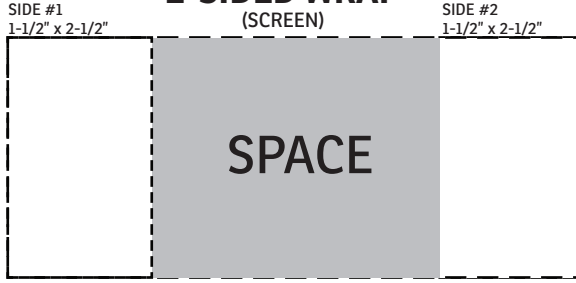

\*\*\*REDUCE TO 50% VIEWING\*\*\*

EITHER  
SIDE (SCREEN)  
1-1/2" x 2-1/2"

IMPRINT DISCLAIMER:  
The logos may appear  
to be off center on each side  
due to the handle on this item.

\*\*\*REDUCE TO 50% VIEWING\*\*\*

2-SIDED WRAP  
(SCREEN)

IMPRINT DISCLAIMER: The logos will not print on exact opposite sides.  
(The logos may appear to be off center on each side due to the handle on this item)

\*\*\*REDUCE TO 50% VIEWING\*\*\*

Your artwork will be sized to max imprint area unless otherwise requested. Due to the orientation of some logos, your artwork may be sized smaller than the imprint area listed here or in the catalog to achieve a uniform, non-distorted imprint.