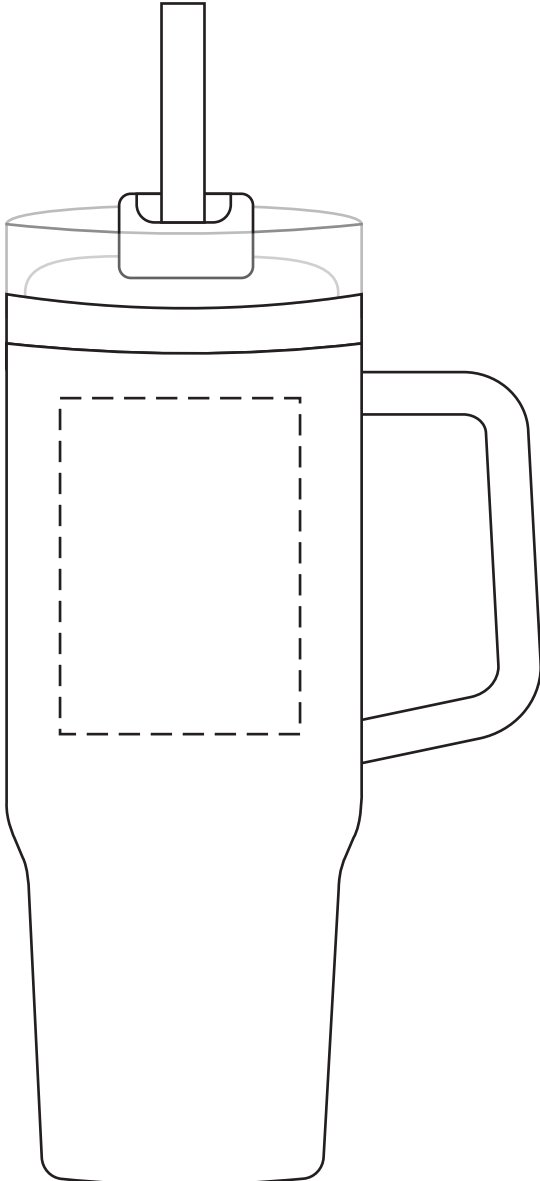

50% FOR VIEWING

50% FOR VIEWING

Maxim 40 oz Vacuum Insulated
Stainless Steel Mug
DMU-MX23 (RIGHT HANDED)

(The logo may appear to be off center due to production needing 1.5 inches of spacing away from the handle)

2-1/2" x 3-1/2"
(SCREEN 1-Color Only)
or
(LASER ENGRAVE)

2-1/8" x 3-1/2"
(DIGITAL)

7-3/4" x 3-1/2" Wrap (SCREEN) 1-Color Only

2-Sides Wrap (SCREEN 1-Color Only) or (LASER ENGRAVE)

2-Sides Wrap (DIGITAL)

Item #	Description
DMU-MX23	Maxim 40 oz Vacuum Insulated Stainless Steel Mug

Your artwork will be sized to max imprint area unless otherwise requested. Due to the orientation of some logos, your artwork may be sized smaller than the imprint area listed here or in the catalog to achieve a uniform, non-distorted imprint.