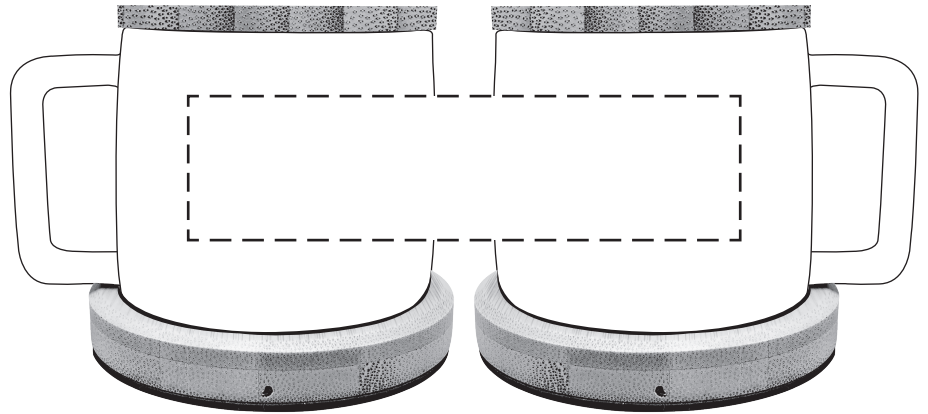

50% FOR VIEWING

Bamboo Mug Warmer with 8 oz Ceramic Mug
DMU-BM22 - SCREEN

(The logo may appear to be off center on one side due to production needing 1.5 inches spacing away from the handle on this item)

2-Sided Wrap
(SCREEN)

50% FOR VIEWING

Bamboo Mug Warmer with 8 oz Ceramic Mug
DMU-BM22 - SCREEN

5-3/4" x 1-1/2" Side of Mug - Half Wrap
(SCREEN)

ACTUAL SIZE

Bamboo Mug Warmer with 8 oz Ceramic Mug
DMU-BM22 - TOP - LASER ENGRAVE

2" dia. Lid
(LASER ENGRAVE)

DISCLAIMER: Due to the different textures & patterns in the bamboo items, the laser engraving coloring may vary from light to dark on each printed piece.

Item #	Description
DMU-BM22	Bamboo Mug Warmer with 8 oz Ceramic Mug

Your artwork will be sized to max imprint area unless otherwise requested. Due to the orientation of some logos, your artwork may be sized smaller than the imprint area listed here or in the catalog to achieve a uniform, non-distorted imprint.