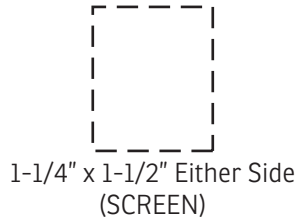

50% FOR VIEWING

Bamboo Mug Warmer with 8 oz Ceramic Mug
DMU-BM22 - SCREEN

(The logo may appear to be off center on one side due to production needing 1.5 inches spacing away from the handle on this item)

2-Sided Wrap
(SCREEN)

50% FOR VIEWING

Bamboo Mug Warmer with 8 oz Ceramic Mug
DMU-BM22 - SCREEN

5-3/4" x 1-1/2" Side of Mug - Half Wrap
(SCREEN)

ACTUAL SIZE

Bamboo Mug Warmer with 8 oz Ceramic Mug
DMU-BM22 - TOP - LASER ENGRAVE

Your artwork will be sized to max imprint area unless otherwise requested. Due to the orientation of some logos, your artwork may be sized smaller than the imprint area listed here or in the catalog to achieve a uniform, non-distorted imprint.