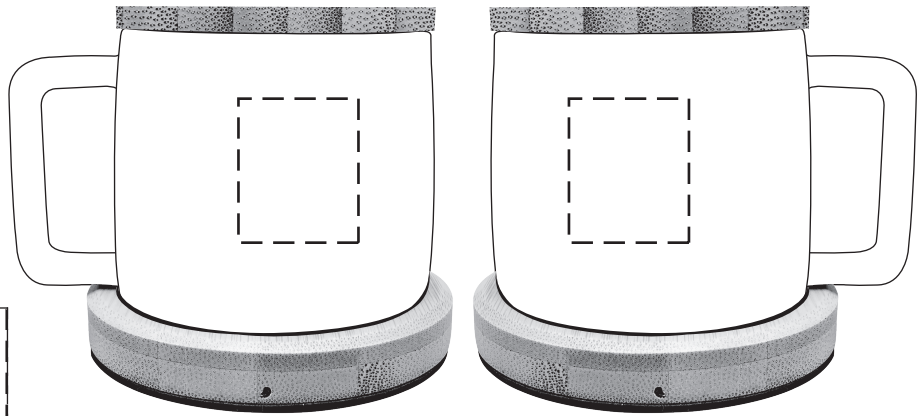

50% FOR VIEWING

Bamboo Mug Warmer with 8 oz Ceramic Mug
DMU-BM22 - SCREEN

(The logo may appear to be off center on one side due to production needing 1.5 inches spacing away from the handle on this item)

2-Sided Wrap
(SCREEN)

50% FOR VIEWING

Bamboo Mug Warmer with 8 oz Ceramic Mug
DMU-BM22 - SCREEN

5-3/4" x 1-1/2" Side of Mug - Half Wrap
(SCREEN)

ACTUAL SIZE

Bamboo Mug Warmer with 8 oz Ceramic Mug
DMU-BM22 - TOP - LASER ENGRAVE

2" dia. Lid
(LASER ENGRAVE)

DISCLAIMER: Due to the different textures & patterns in the bamboo items, the laser engraving coloring may vary from light to dark on each printed piece.

Item #	Description
DMU-BM22	Bamboo Mug Warmer with 8 oz Ceramic Mug

Your artwork will be sized to max imprint area unless otherwise requested. Due to the orientation of some logos, your artwork may be sized smaller than the imprint area listed here or in the catalog to achieve a uniform, non-distorted imprint.