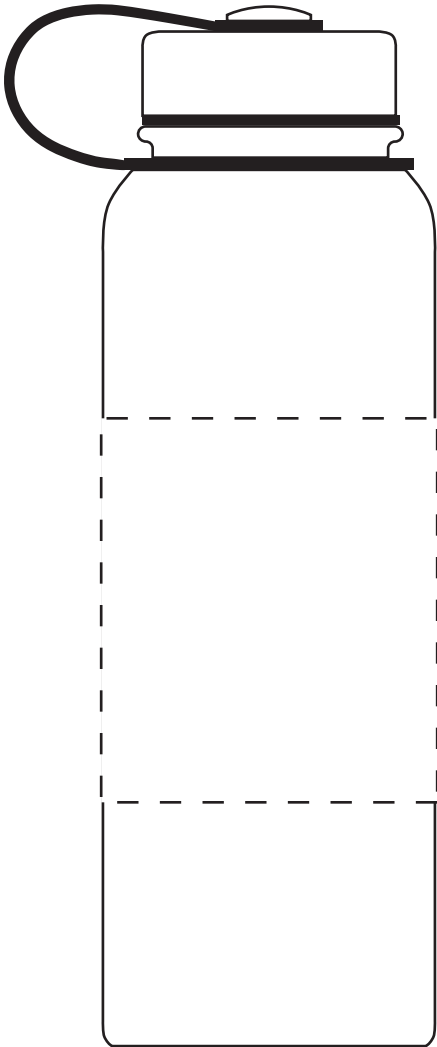

Shown at 50%

Either Side  
(Screen/Digital)

3-1/2" x 4"

Thirst-Be-Gone  
32oz Insulated  
Stainless Steel Bottle  
DBT-TB17  
50% FOR VIEWING

2 Sided Wrap  
(Screen/Digital)

3-1/2" x 4"

3-1/2" x 4"

Wrap  
(Screen/Digital)

10-3/8" x 4"

SEAMLESS FULL WRAP (NO GAPS)  
(DIGITAL PRINTING ONLY)

10.875" x 4"

Item #	Description
DBT-TB17	THIRST-BE-GONE 32 OZ. INSULATED STAINLESS STEEL BOTTLE

Your artwork will be sized to max imprint area unless otherwise requested. Due to the orientation of some logos, your artwork may be sized smaller than the imprint area listed here or in the catalog to achieve a uniform, non-distorted imprint.