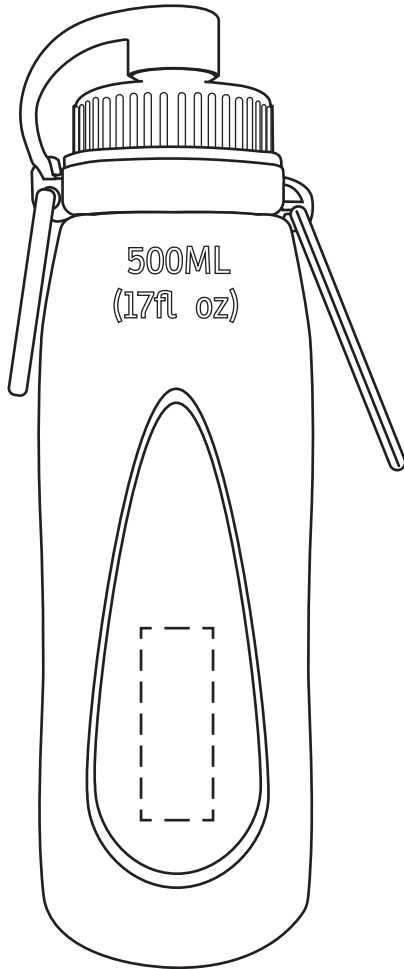

**ACTUAL SIZE**

3/4" x 2"

**50% FOR VIEWING**

Groove 17 oz Collapsible Silicone Bottle  
DBT-SB24 - FRONT

**50% FOR VIEWING**

Groove 17 oz Collapsible Silicone Bottle  
DBT-SB24 - BACK

Item #	Description
DBT-SB24	Groove 17 oz Collapsible Silicone Bottle

Your artwork will be sized to max imprint area unless otherwise requested. Due to the orientation of some logos, your artwork may be sized smaller than the imprint area listed here or in the catalog to achieve a uniform, non-distorted imprint.