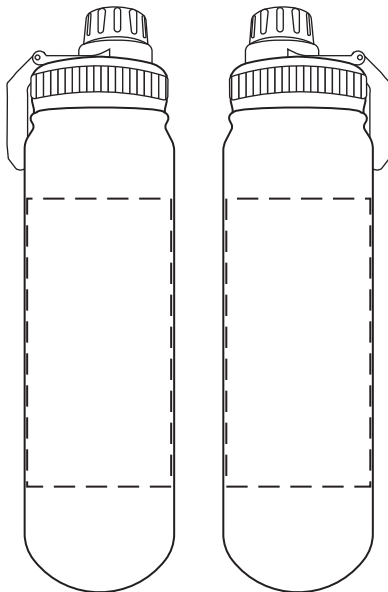

3" x 6"

(SCREEN/DIGITAL/LASER ENGRAVE)

25% FOR VIEWING

Nomad 27 oz

Vacuum Insulated Stainless Steel Bottle

DBT-NM24 - SIDE

2-Sided Wrap

(SCREEN/DIGITAL/LASER ENGRAVE)

1/2" Gap

9-1/4" x 6" Wrap with Gap

(SCREEN/DIGITAL/LASER ENGRAVE)

Seamless Wrap (DIGITAL)

Item #	Description
DBT-NM24	Nomad 27 oz Vacuum Insulated Stainless Steel Bottle

Your artwork will be sized to max imprint area unless otherwise requested. Due to the orientation of some logos, your artwork may be sized smaller than the imprint area listed here or in the catalog to achieve a uniform, non-distorted imprint.