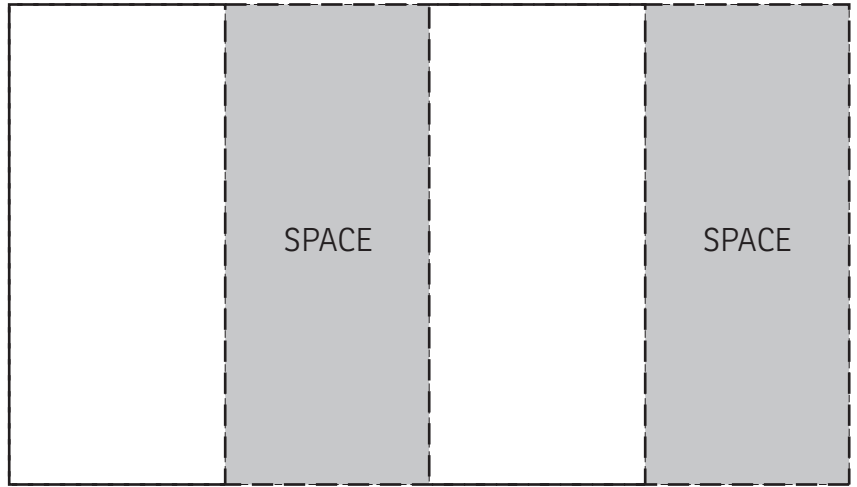

50% FOR VIEWING

2-1/4" x 5"
Either Side (SCREEN)
One Color Only

2-SIDED WRAP (SCREEN)

50% FOR VIEWING

Asbury 24 oz
Recycled Aluminum Bottle
DBT-AS23

8-1/4" x 5" Wrap w/ 1/2" Gap (SCREEN) One Color Only

8-3/4" x 5" Seamless Wrap (DIGITAL)

Item #	Description
DBT-AS23	Asbury 24 oz Recycled Aluminum Bottle

Your artwork will be sized to max imprint area unless otherwise requested. Due to the orientation of some logos, your artwork may be sized smaller than the imprint area listed here or in the catalog to achieve a uniform, non-distorted imprint.