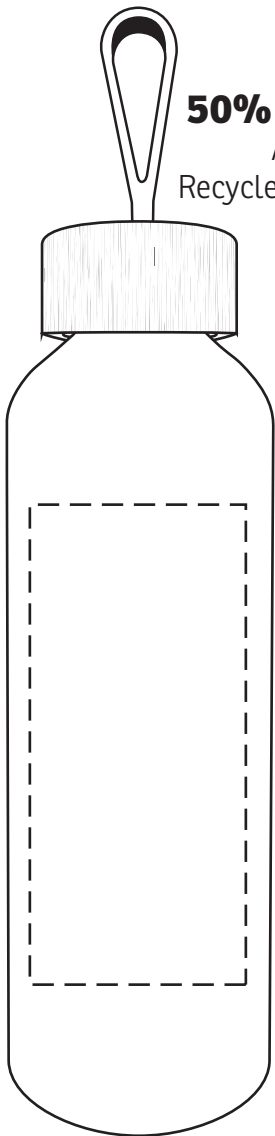

50% FOR VIEWING

2-1/4" x 5"
Either Side (SCREEN)
One Color Only

2-SIDED WRAP (SCREEN)

50% FOR VIEWING

Asbury 24 oz
Recycled Aluminum Bottle
DBT-AS23

8-1/4" x 5" Wrap w/ 1/2" Gap (SCREEN) One Color Only

8-3/4" x 5" Seamless Wrap (DIGITAL)

Item #	Description
DBT-AS23	Asbury 24 oz Recycled Aluminum Bottle

Your artwork will be sized to max imprint area unless otherwise requested. Due to the orientation of some logos, your artwork may be sized smaller than the imprint area listed here or in the catalog to achieve a uniform, non-distorted imprint.