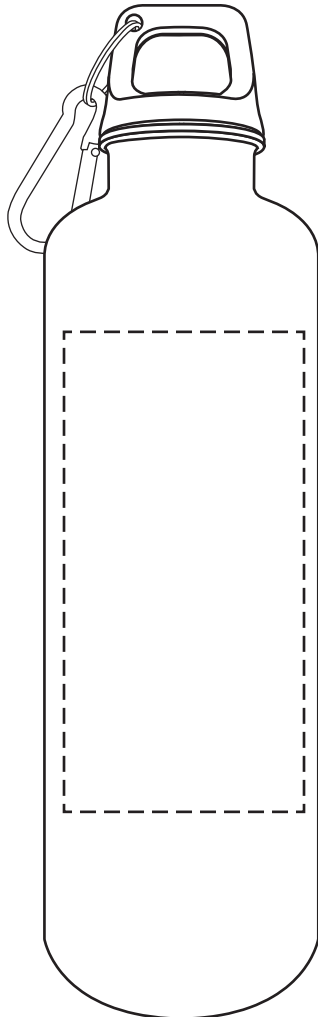

**30% FOR VIEWING**

2-1/2" x 5"  
(SCREEN)

2-1/2" x 4-1/2"  
(DIGITAL)

**30% FOR VIEWING**

2-Sided Wrap (SCREEN) One Color Only

2-Sided Wrap (DIGITAL)

**50% FOR VIEWING**

Aloha 25 oz RPET  
Reusable Bottle w/ Carabiner  
DBT-AO26 - FRONT

8-5/8" x 5" Wrap with Gap (SCREEN) One Color Only

2-Sided Wrap (DIGITAL)

9-1/8" x 4-1/2" Wrap with Gap (DIGITAL)

Item #	Description
DBT-AO26	Aloha 25 oz RPET Reusable Bottle w/ Carabiner

Your artwork will be sized to max imprint area unless otherwise requested. Due to the orientation of some logos, your artwork may be sized smaller than the imprint area listed here or in the catalog to achieve a uniform, non-distorted imprint.