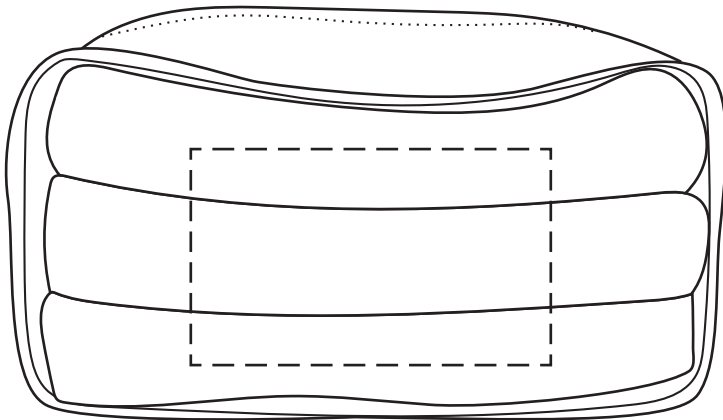

2-1/2" x 1/2"
Neck/Shoulder Pad
ACTUAL IMPRINT SIZE

BeWell™ Flaxseed Heat Therapy Neck/Shoulder Pad
with Hand Loops
BEN-FN21
50% FOR VIEWING

3-3/4" x 2-1/4"
Bag
ACTUAL IMPRINT SIZE

BeWell™ Flaxseed Heat Therapy Neck/Shoulder Pad
with Hand Loops
BEN-FN21
50% FOR VIEWING

Item #	Description
BEN-FN21	BeWell™ Flaxseed Heat Therapy Neck/Shoulder Pad with Hand Loops
Your artwork will be sized to max imprint area unless otherwise requested. Due to the orientation of some logos, your artwork may be sized smaller than the imprint area listed here or in the catalog to achieve a uniform, non-distorted imprint.	