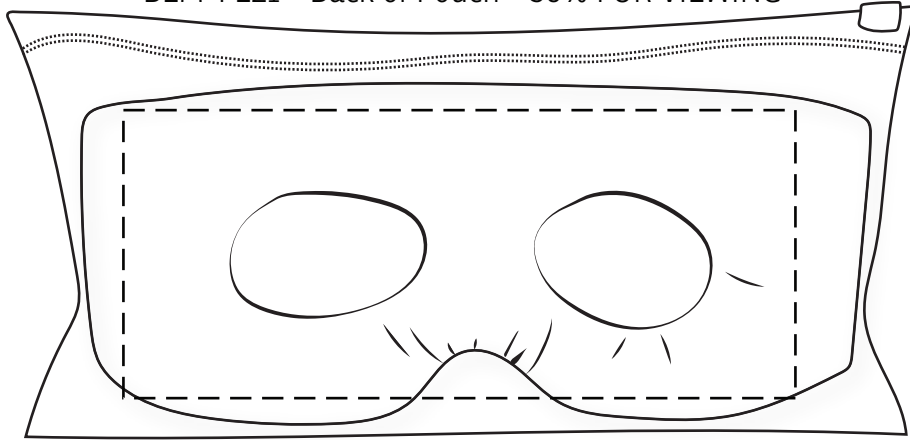

50% FOR VIEWING

7" x 3" - Back of Pouch - SCREEN

BeWell™ Flaxseed Heat Therapy 3D Eye Mask
BEM-FE21 - Back of Pouch - 50% FOR VIEWING

50% FOR VIEWING

1" x 1" - Center on Mask
HEAT TRANSFER

50% FOR VIEWING

1-1/2" x 1-1/4" - Left or Right on Mask
HEAT TRANSFER

BeWell™ Flaxseed Heat Therapy 3D Eye Mask
BEM-FE21 - Front of Mask - 50% FOR VIEWING

Item #	Description
BEM-FE21	BeWell™ Flaxseed Heat Therapy 3D Eye Mask
Your artwork will be sized to max imprint area unless otherwise requested. Due to the orientation of some logos, your artwork may be sized smaller than the imprint area listed here or in the catalog to achieve a uniform, non-distorted imprint.	