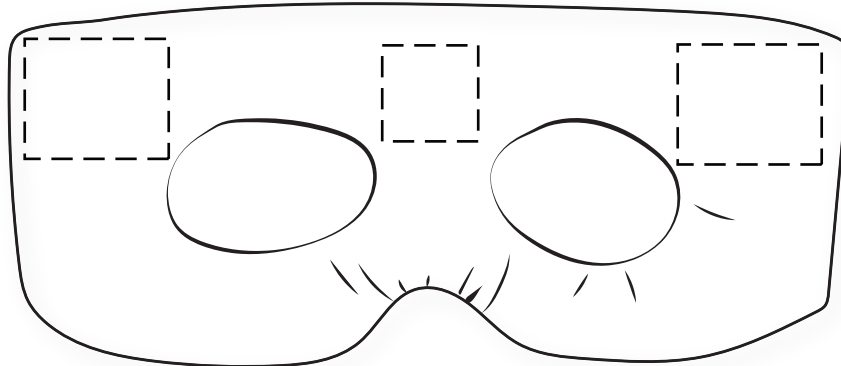

50% FOR VIEWING

7" x 3" - Back of Pouch - SCREEN

BeWell™ Flaxseed Heat Therapy 3D Eye Mask
BEM-FE21 - Back of Pouch - 50% FOR VIEWING

50% FOR VIEWING

1" x 1" - Center on Mask
HEAT TRANSFER

50% FOR VIEWING

1-1/2" x 1-1/4" - Left or Right on Mask
HEAT TRANSFER

BeWell™ Flaxseed Heat Therapy 3D Eye Mask
BEM-FE21 - Front of Mask - 50% FOR VIEWING

Item #	Description
BEM-FE21	BeWell™ Flaxseed Heat Therapy 3D Eye Mask
Your artwork will be sized to max imprint area unless otherwise requested. Due to the orientation of some logos, your artwork may be sized smaller than the imprint area listed here or in the catalog to achieve a uniform, non-distorted imprint.	