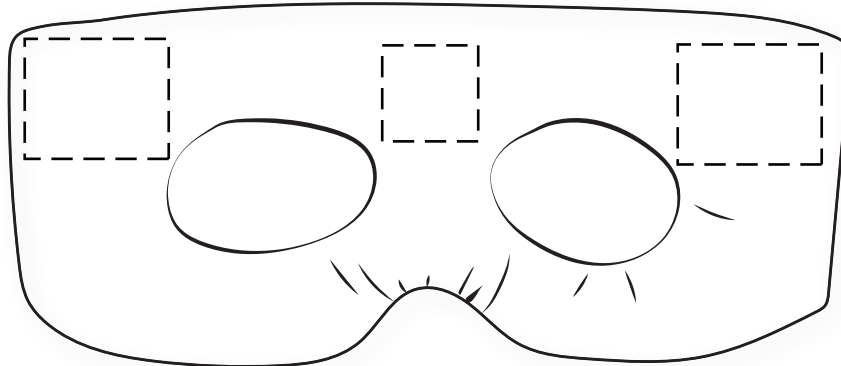

50% FOR VIEWING

7" x 3" - Front of Pouch - SCREEN

BeWell™ Flaxseed Heat Therapy 3D Eye Mask
BEM-FE21 - Front of Pouch - 50% FOR VIEWING

50% FOR VIEWING

1" x 1" - Center on Mask
HEAT TRANSFER

50% FOR VIEWING

1-1/2" x 1-1/4" - Left or Right on Mask
HEAT TRANSFER

BeWell™ Flaxseed Heat Therapy 3D Eye Mask
BEM-FE21 - Front of Mask - 50% FOR VIEWING

Item #	Description
BEM-FE21	BeWell™ Flaxseed Heat Therapy 3D Eye Mask
Your artwork will be sized to max imprint area unless otherwise requested. Due to the orientation of some logos, your artwork may be sized smaller than the imprint area listed here or in the catalog to achieve a uniform, non-distorted imprint.	