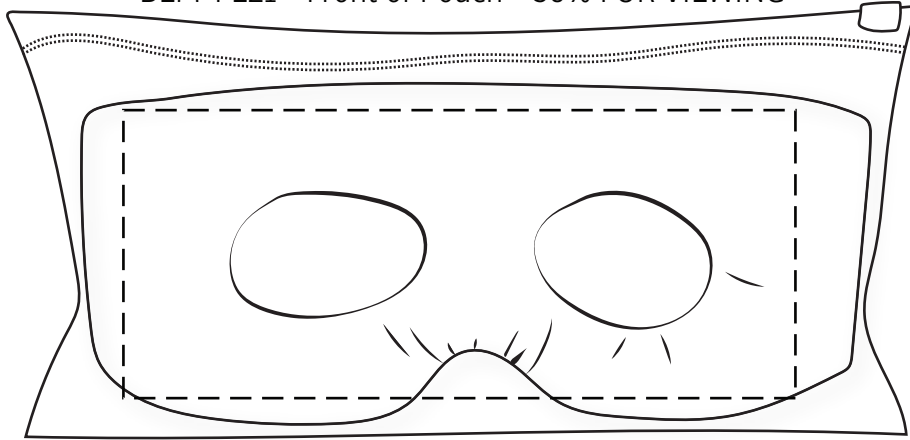

50% FOR VIEWING

7" x 3" - Front of Pouch - SCREEN

BeWell™ Flaxseed Heat Therapy 3D Eye Mask
BEM-FE21 - Front of Pouch - 50% FOR VIEWING

50% FOR VIEWING

1" x 1" - Center on Mask
HEAT TRANSFER

50% FOR VIEWING

1-1/2" x 1-1/4" - Left or Right on Mask
HEAT TRANSFER

BeWell™ Flaxseed Heat Therapy 3D Eye Mask
BEM-FE21 - Front of Mask - 50% FOR VIEWING

Item #	Description
BEM-FE21	BeWell™ Flaxseed Heat Therapy 3D Eye Mask
Your artwork will be sized to max imprint area unless otherwise requested. Due to the orientation of some logos, your artwork may be sized smaller than the imprint area listed here or in the catalog to achieve a uniform, non-distorted imprint.	