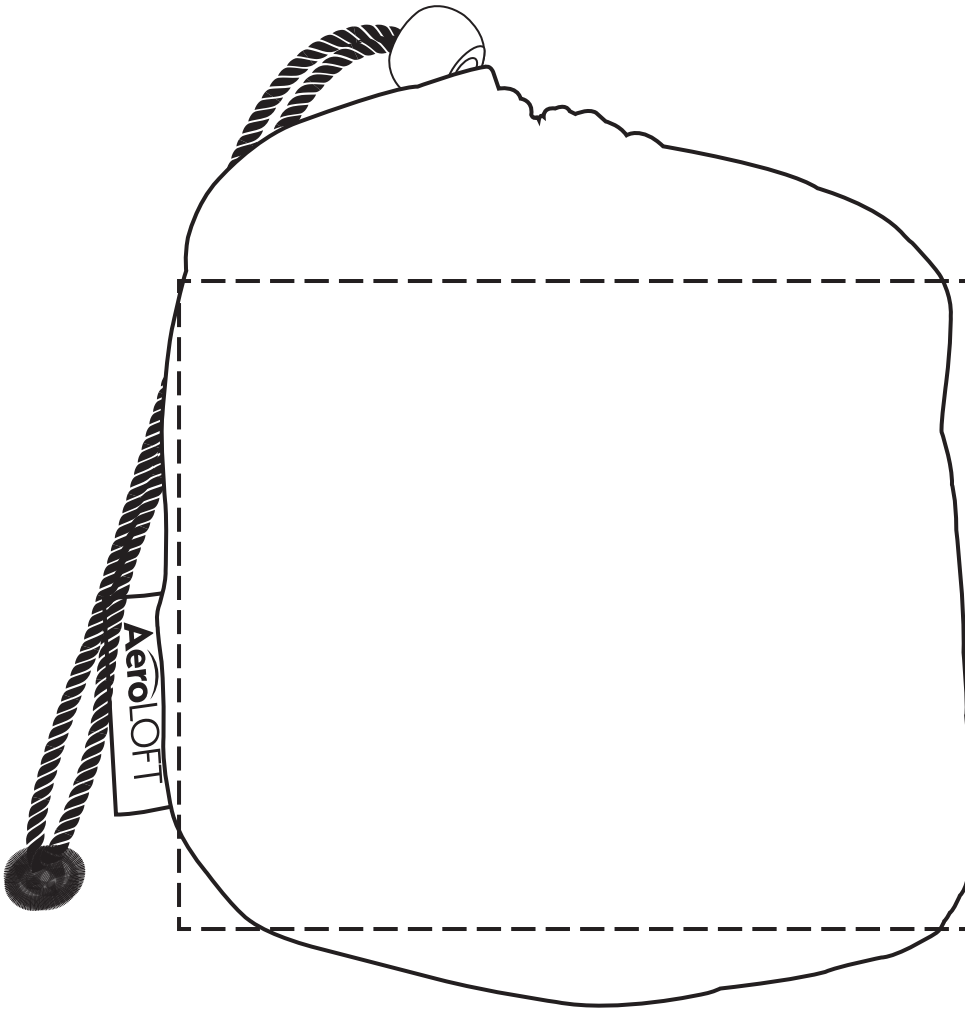

75% FOR VIEWING

75% FOR VIEWING

AeroLOFT™ Business First Travel Pillow
ALP-BP20

5.5" x 4.5"

Item #	Description
--------	-------------

ALP-BP20	AEROLOFT BUSINESS FIRST TRAVEL PILLOW WITH SLEEP MASK
----------	---

Your artwork will be sized to max imprint area unless otherwise requested. Due to the orientation of some logos, your artwork may be sized smaller than the imprint area listed here or in the catalog to achieve a uniform, non-distorted imprint.