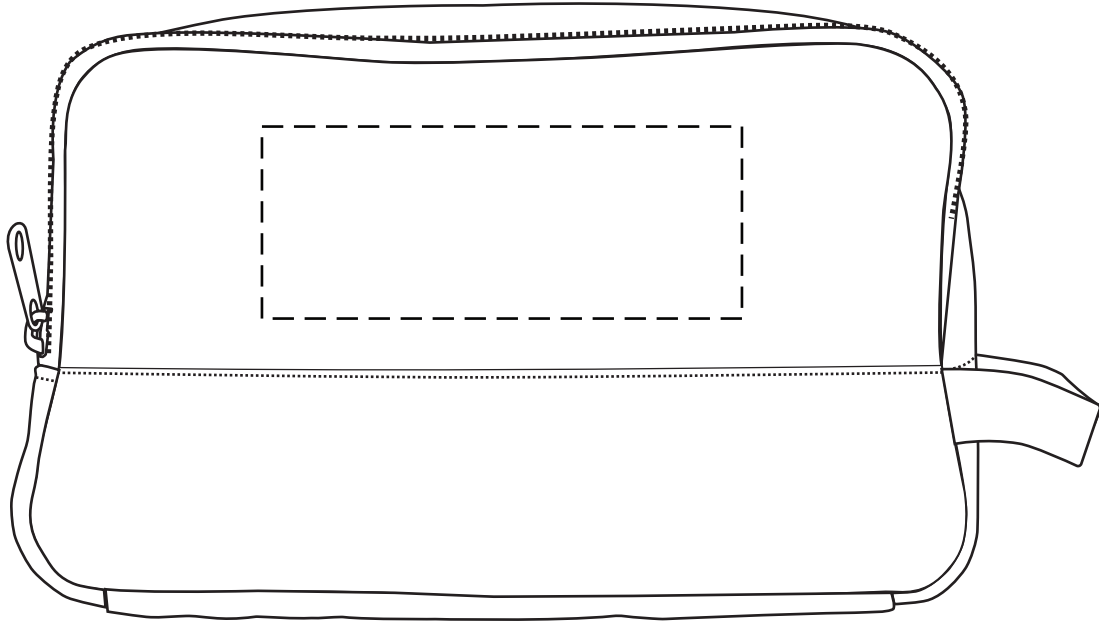

5" x 2"

SCREEN or HEAT TRANSFER

ACTUAL SIZE

AeroLOFT™ Wide-Mouth Wet Dry Toiletry Kit
ALB-WM24 - FRONT

Item #	Description
ALB-WM24	AeroLOFT™ Wide-Mouth Wet Dry Toiletry Kit

Your artwork will be sized to max imprint area unless otherwise requested. Due to the orientation of some logos, your artwork may be sized smaller than the imprint area listed here or in the catalog to achieve a uniform, non-distorted imprint.