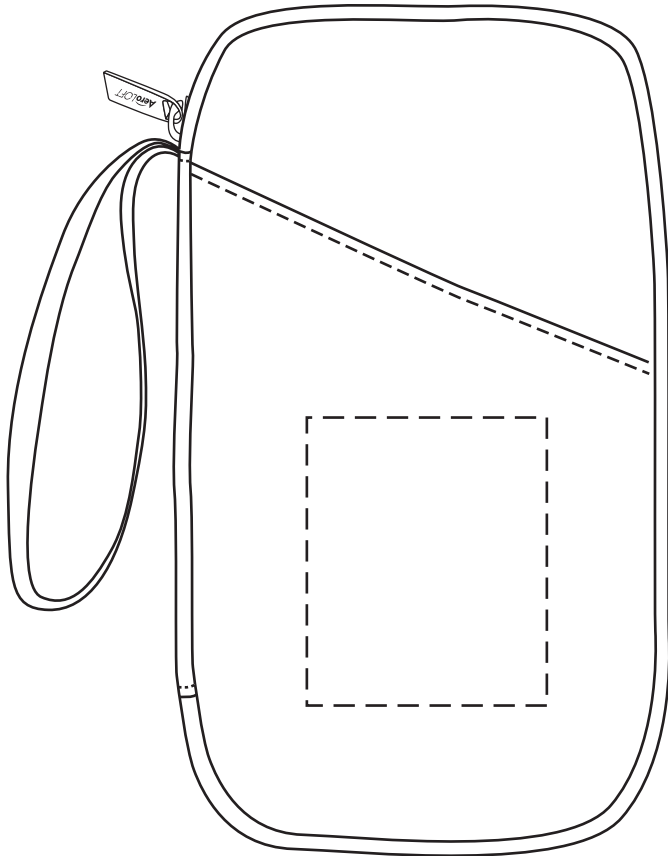

50% FOR VIEWING

AeroLOFT™ Travel Wallet Organizer
ALB-TW25 - FRONT

2-1/2" x 3"

SCREEN or HEAT TRANSFER

Item #	Description
ALB-TW25	AeroLOFT™ Travel Wallet Organizer

Your artwork will be sized to max imprint area unless otherwise requested. Due to the orientation of some logos, your artwork may be sized smaller than the imprint area listed here or in the catalog to achieve a uniform, non-distorted imprint.