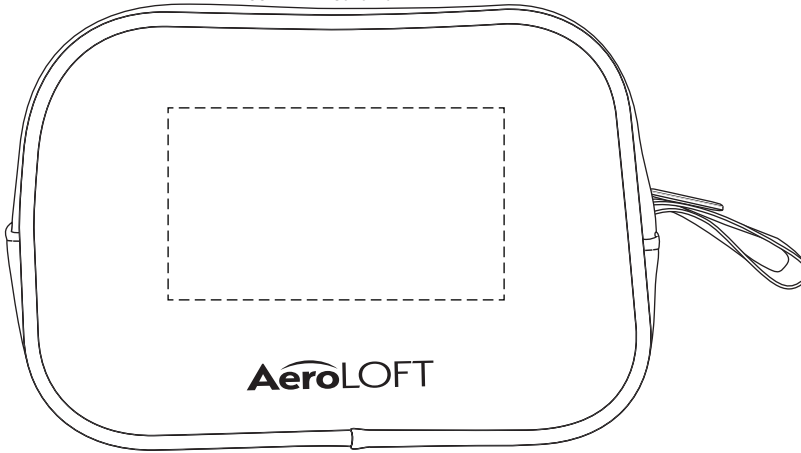

3-1/2" x 2" Back
(SCREEN) 1-Color Only

3" x 2" Back
(HEAT TRANSFER) CMYK

AeroLOFT™ Jet Black Tech Organizer Mesh Pouch
ALB-TO22 - ACTUAL SIZE - Back
SCREEN - 1-COLOR ONLY

AeroLOFT™ Jet Black Tech Organizer Mesh Pouch
ALB-TO22 - ACTUAL SIZE - Back
HEAT TRANSFER - CMYK

1" x 1-1/4" Front
(SCREEN - ONE COLOR ONLY
& HEAT TRANSFER CMYK)

AeroLOFT™ Jet Black Tech Organizer Mesh Pouch
ALB-TO22 - Front
ACTUAL SIZE

Item #	Description
ALB-TO22	AeroLOFT™ Jet Black Tech Organizer Mesh Pouch

Your artwork will be sized to max imprint area unless otherwise requested. Due to the orientation of some logos, your artwork may be sized smaller than the imprint area listed here or in the catalog to achieve a uniform, non-distorted imprint.