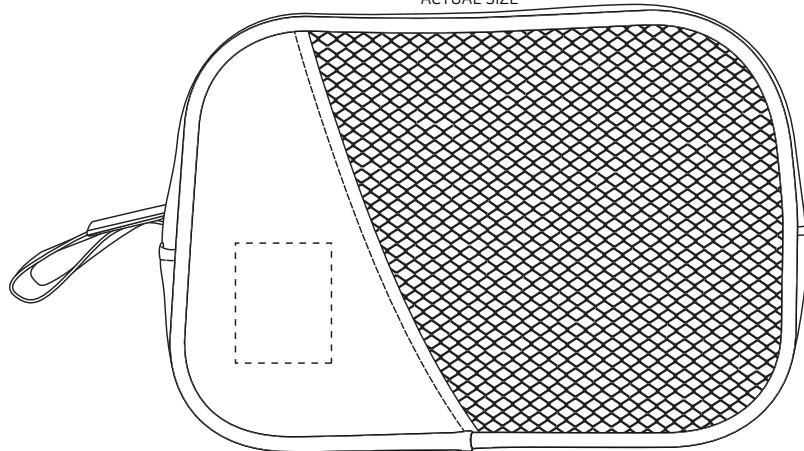

3-1/2" x 2" Back
(SCREEN) 1-Color Only

3" x 2" Back
(HEAT TRANSFER) CMYK

AeroLOFT™ Jet Black Tech Organizer Mesh Pouch
ALB-TO22 - ACTUAL SIZE - Back
SCREEN - 1-COLOR ONLY

AeroLOFT™ Jet Black Tech Organizer Mesh Pouch
ALB-TO22 - ACTUAL SIZE - Back
HEAT TRANSFER - CMYK

1" x 1-1/4" Front
(SCREEN - ONE COLOR ONLY
& HEAT TRANSFER CMYK)

AeroLOFT™ Jet Black Tech Organizer Mesh Pouch
ALB-TO22 - Front
ACTUAL SIZE

Item #	Description
ALB-TO22	AeroLOFT™ Jet Black Tech Organizer Mesh Pouch

Your artwork will be sized to max imprint area unless otherwise requested. Due to the orientation of some logos, your artwork may be sized smaller than the imprint area listed here or in the catalog to achieve a uniform, non-distorted imprint.