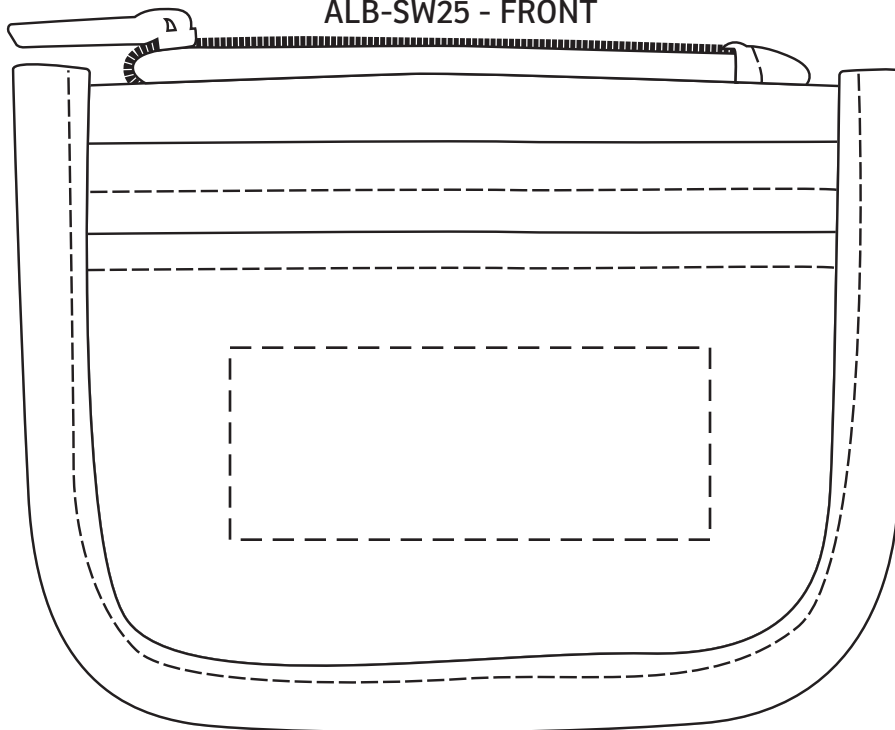

2-1/2" x 1"

ACTUAL SIZE

AeroLOFT™ Skinny Wallet

ALB-SW25 - FRONT

Item #	Description
ALB-SW25	AeroLOFT™ Skinny Wallet

Your artwork will be sized to max imprint area unless otherwise requested. Due to the orientation of some logos, your artwork may be sized smaller than the imprint area listed here or in the catalog to achieve a uniform, non-distorted imprint.