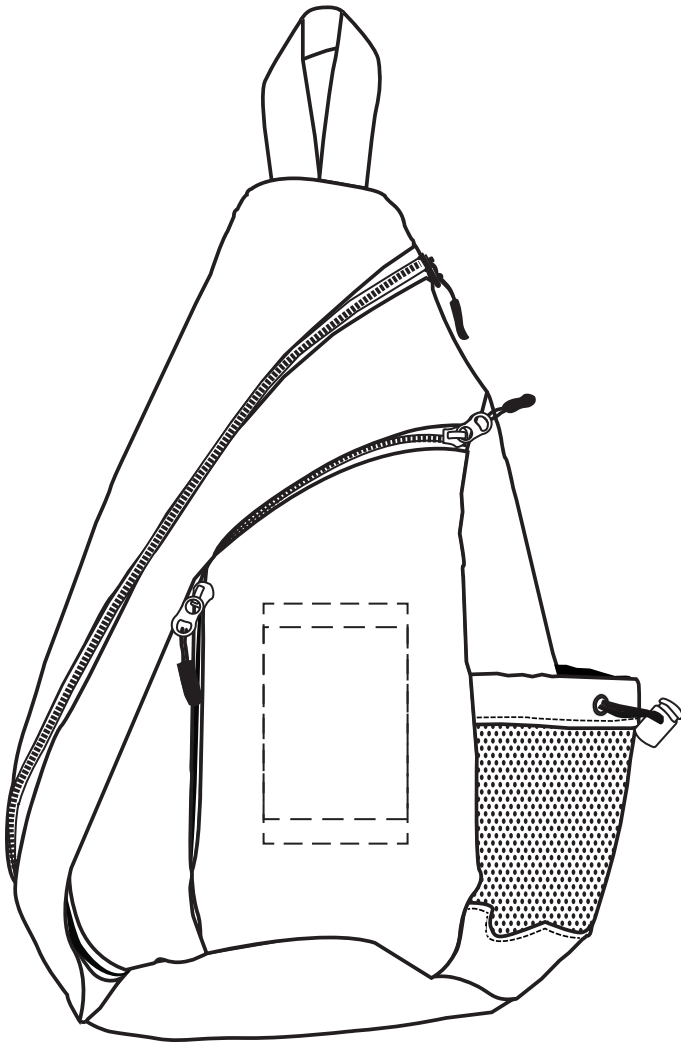

ACTUAL SIZE

AeroLOFT™ Metro Crossbody Sling Backpack
ALB-MT24 - FRONT

3" x 5"
SCREEN

3" x 4"
HEAT TRANSFER

Item #	Description
ALB-MT24	AeroLOFT™ Metro Crossbody Sling Backpack

Your artwork will be sized to max imprint area unless otherwise requested. Due to the orientation of some logos, your artwork may be sized smaller than the imprint area listed here or in the catalog to achieve a uniform, non-distorted imprint.