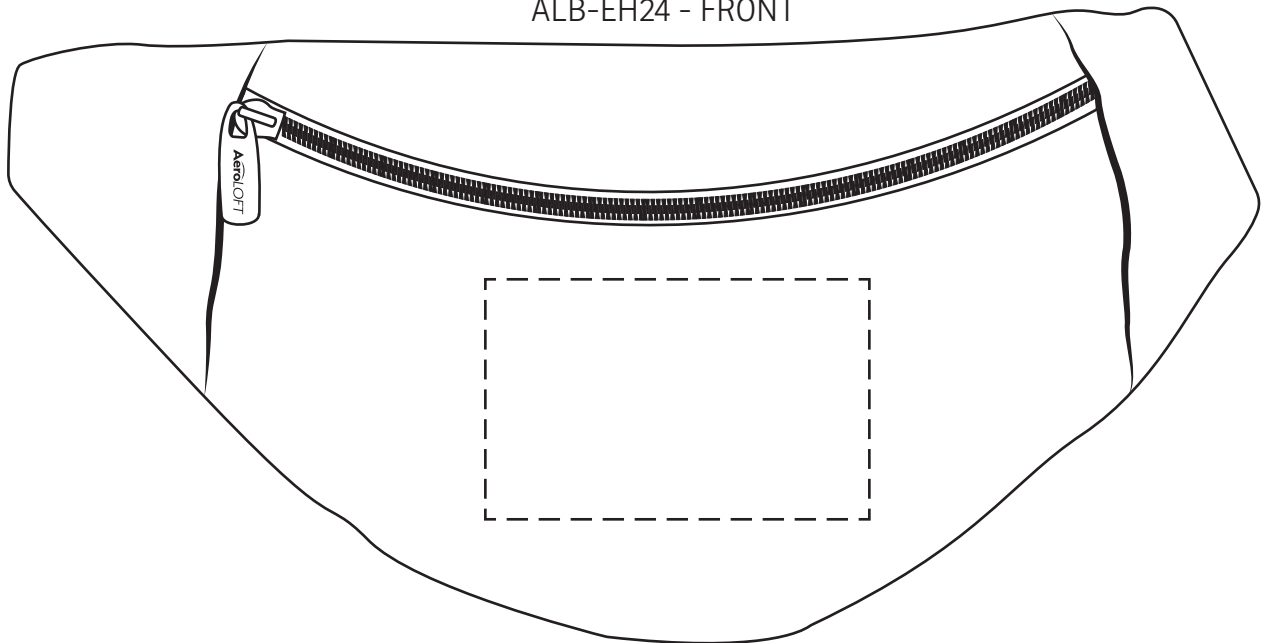

4" x 2-1/2"

SCREEN or HEAT TRANSFER

50% FOR VIEWING

AeroLOFT™ ECO Anywhere Belt Bag
ALB-EH24 - FRONT

Item #	Description
ALB-EH24	AeroLOFT™ ECO Anywhere Belt Bag

Your artwork will be sized to max imprint area unless otherwise requested. Due to the orientation of some logos, your artwork may be sized smaller than the imprint area listed here or in the catalog to achieve a uniform, non-distorted imprint.