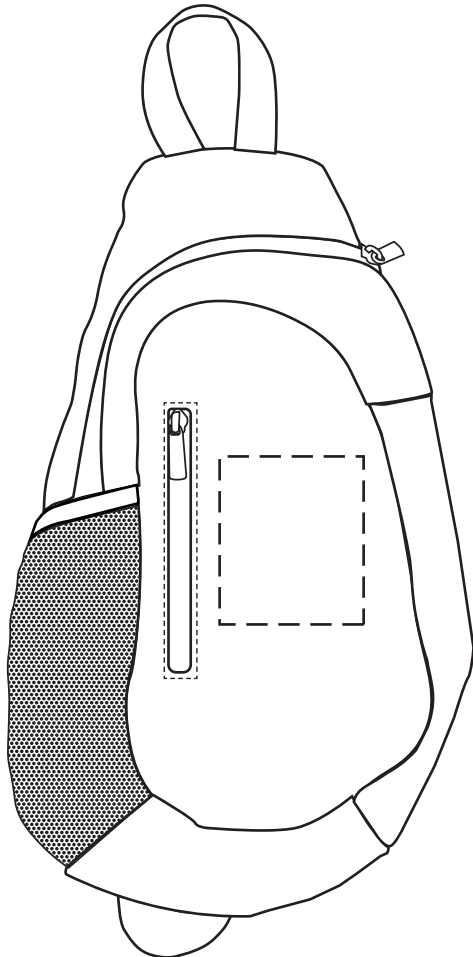

**75% FOR VIEWING**

3" x 3-1/2"

SCREEN or HEAT TRANSFER

**75% FOR VIEWING**

6" x 1-1/4"

Strap (SCREEN) One Color Only

**25% FOR VIEWING**

AeroLOFT™ Crossbody Sling Backpack  
ALB-CS24

**25% FOR VIEWING**

AeroLOFT™ Crossbody Sling Backpack  
ALB-CS24 - STRAP

Item #	Description
ALB-CS24	AeroLOFT™ Crossbody Sling Backpack

Your artwork will be sized to max imprint area unless otherwise requested. Due to the orientation of some logos, your artwork may be sized smaller than the imprint area listed here or in the catalog to achieve a uniform, non-distorted imprint.