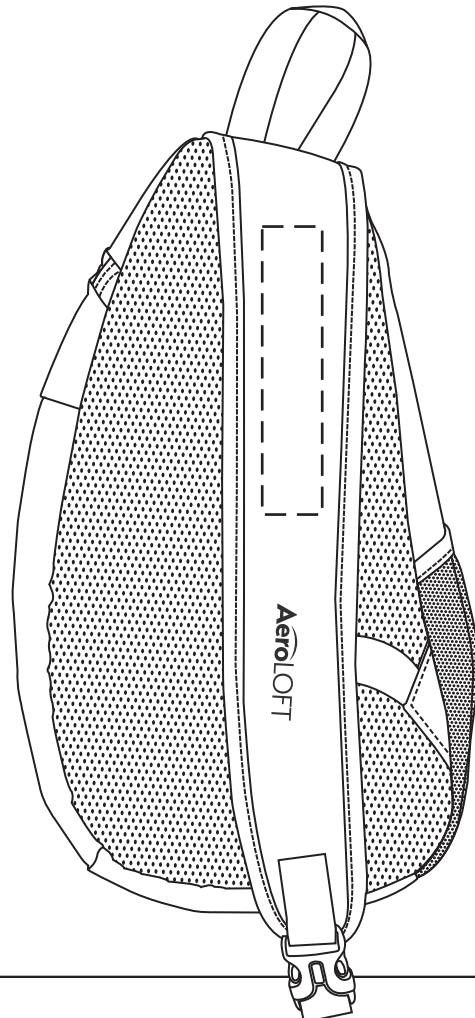

**75% FOR VIEWING**

3" x 3-1/2"

SCREEN or HEAT TRANSFER

**75% FOR VIEWING**

6" x 1-1/4"

Strap (SCREEN) One Color Only

**25% FOR VIEWING**

AeroLOFT™ Crossbody Sling Backpack  
ALB-CS24

**25% FOR VIEWING**

AeroLOFT™ Crossbody Sling Backpack  
ALB-CS24 - STRAP

Item #	Description
ALB-CS24	AeroLOFT™ Crossbody Sling Backpack

Your artwork will be sized to max imprint area unless otherwise requested. Due to the orientation of some logos, your artwork may be sized smaller than the imprint area listed here or in the catalog to achieve a uniform, non-distorted imprint.